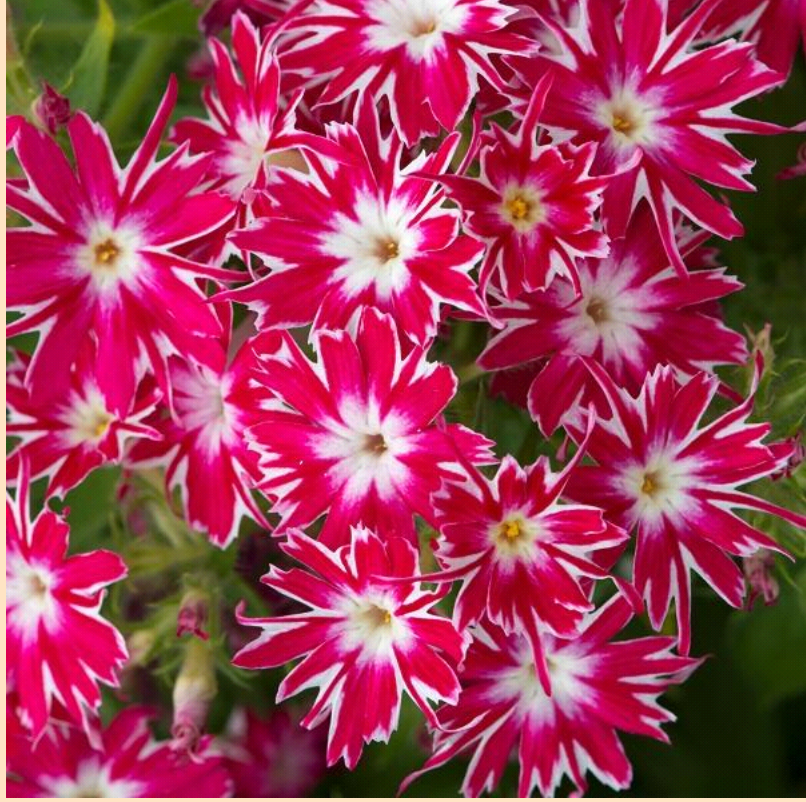

Popstars Phlox

- Plant in Sun  (at least 6 hrs of sun)
- Space 28-36cm apart
- Grows 20-25cm tall by 28-36cm wide
- The bicolour flowers have a unique star shape and are formed in masses over a well branched plant.
- Best in fertile, well drained soil kept evenly moist.