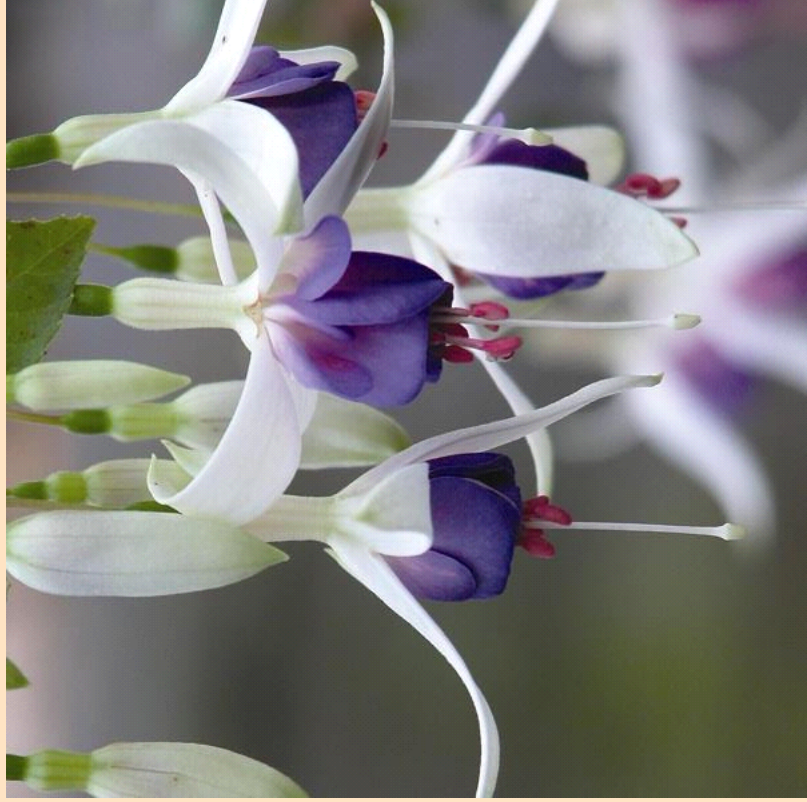

Fuchsia Upright Delta's Sarah

- Plant in Sun ☀️ (at least 6 hrs of sun)
- Space 71-91cm apart
- Grows 102-198cm tall by 76-102cm wide
- Upright, bushy, deciduous shrub with yellow-green leaves.
- Plant in fertile, well drained soil kept evenly moist.