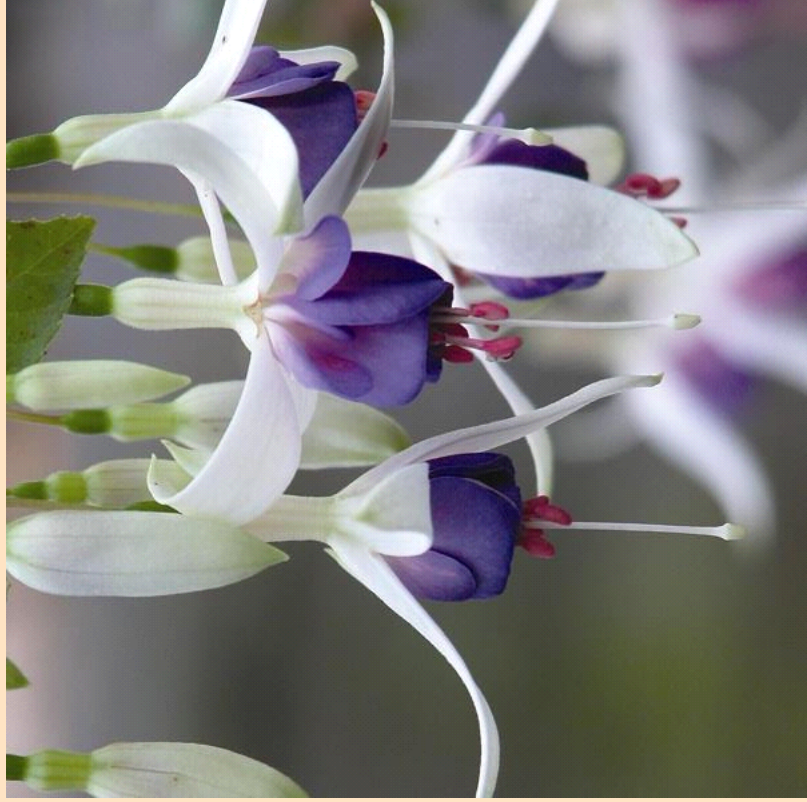

# Fuchsia Upright Delta's Sarah

- Plant in Sun ☀️ (at least 6 hrs of sun)
- Space 71-91cm apart
- Grows 102-198cm tall by 76-102cm wide
- Upright, bushy, deciduous shrub with yellow-green leaves.
- Plant in fertile, well drained soil kept evenly moist.