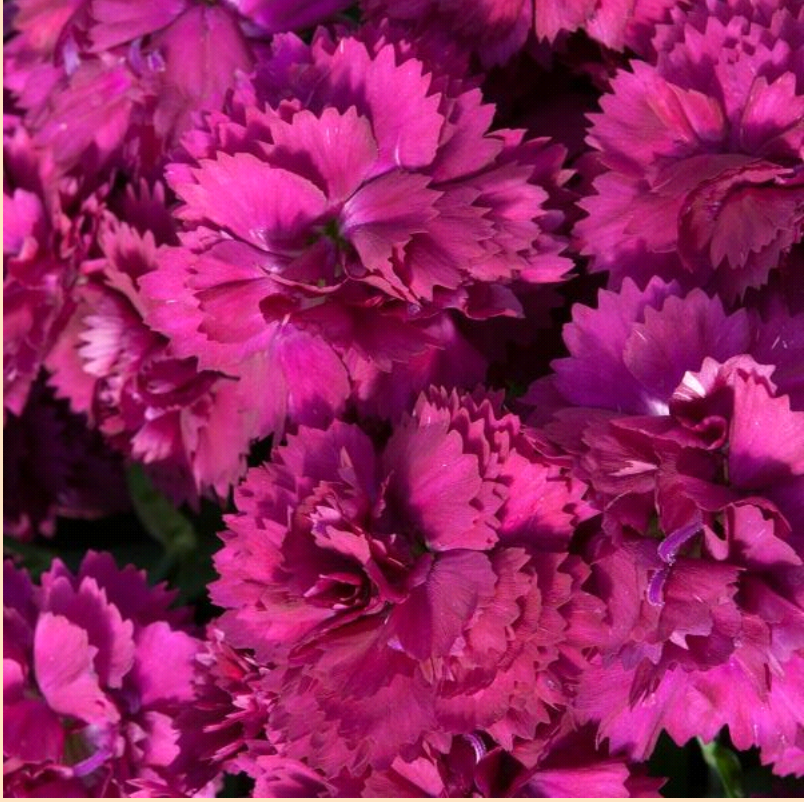

# Dianthus Sunflor Paseo

- Plant in Sun 🌞 (at least 6 hrs of sun)
- Space 15-20cm apart
- Grows 10-15cm tall by 15-20cm wide
- Masses of beautiful ruffled pink flowers throughout summer.
- Plant in fertile, well drained soil in full sun.