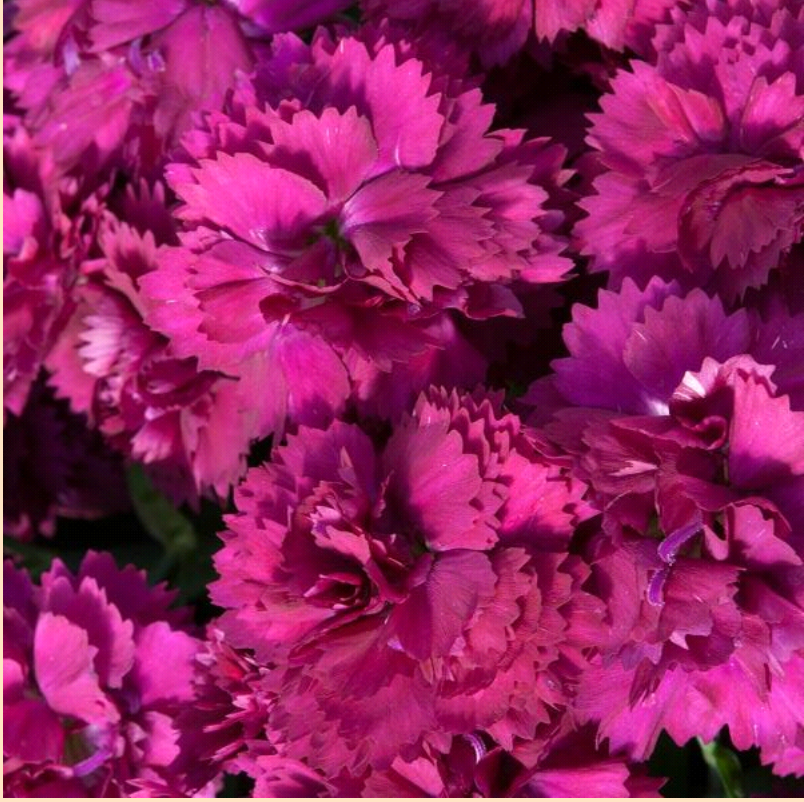

Dianthus Sunflor Paseo

- Plant in Sun 🌞 (at least 6 hrs of sun)
- Space 15-20cm apart
- Grows 10-15cm tall by 15-20cm wide
- Masses of beautiful ruffled pink flowers throughout summer.
- Plant in fertile, well drained soil in full sun.