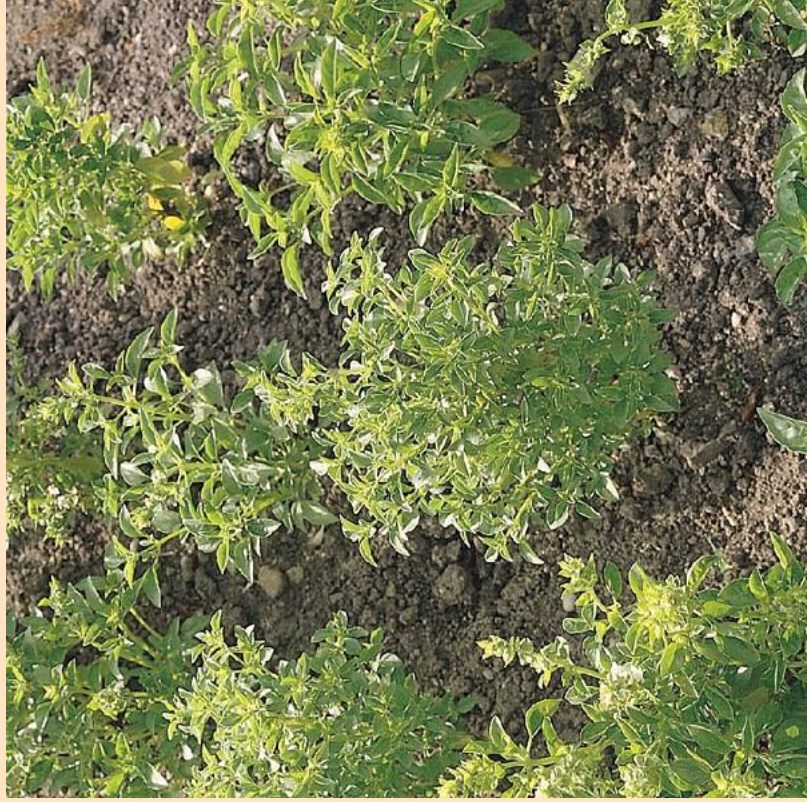

# Bush Herb Basil

- Plant in Sun ☀️ (at least 6 hrs of sun)
- Space 15cm apart
- Grows 15cm tall by 15cm wide
- Dwarf basil is compact and bushy with small leaves.
- Prefers rich soil, so a good quality potting soil or add a fertilizer to enrich the soil.

(Cut along dotted line for standard bench card size.)