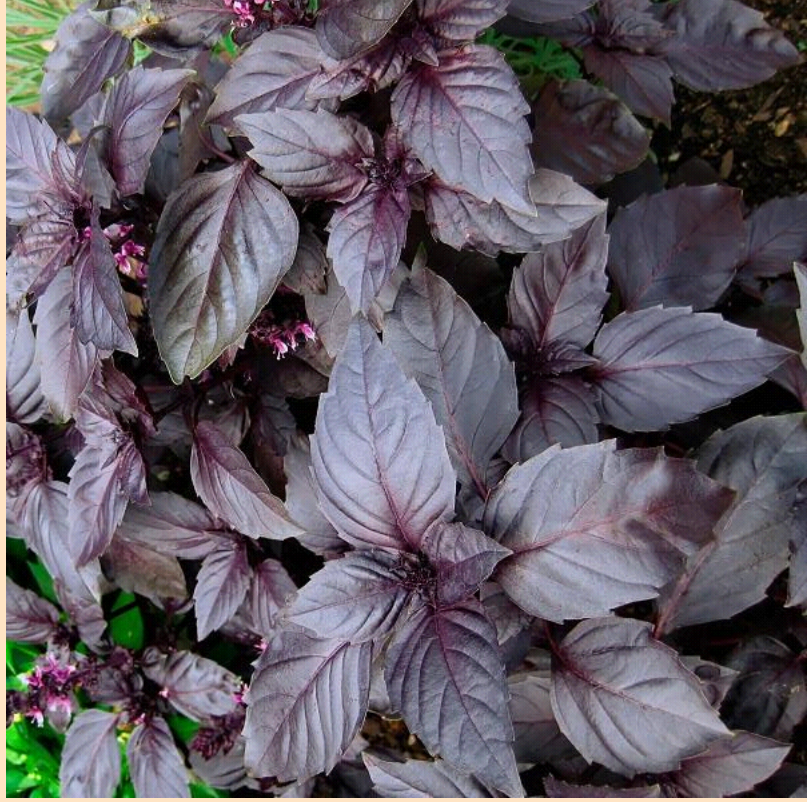

Dark Red Opal Herb Basil

- Plant in Sun 🌞 (at least 6 hrs of sun)
- Space 20-30cm apart
- Grows 30-41cm tall by 20-30cm wide
- Red-purple leaves with pink flowers, excellent for seasoning.
- Basil plants need warmth and sunshine and free draining soil.