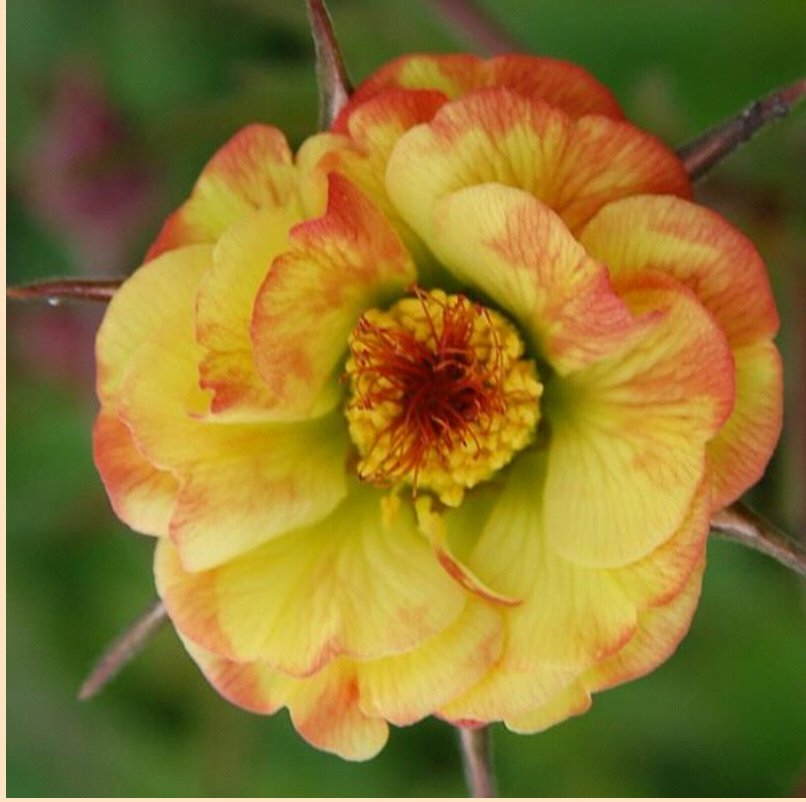

Geum Cocktails™ Tequila Sunrise

- Plant in Sun ☀️ (at least 6 hrs of sun)
- Space 36-41cm apart
- Grows 30-36cm tall by 30-36cm wide
- Geum are tough, durable perennials that provide an abundance of flowers in mid-Spring and attractive foliage once flowering is complete. Remove old flower stems when blooming is done. Plant in a sunny garden location.