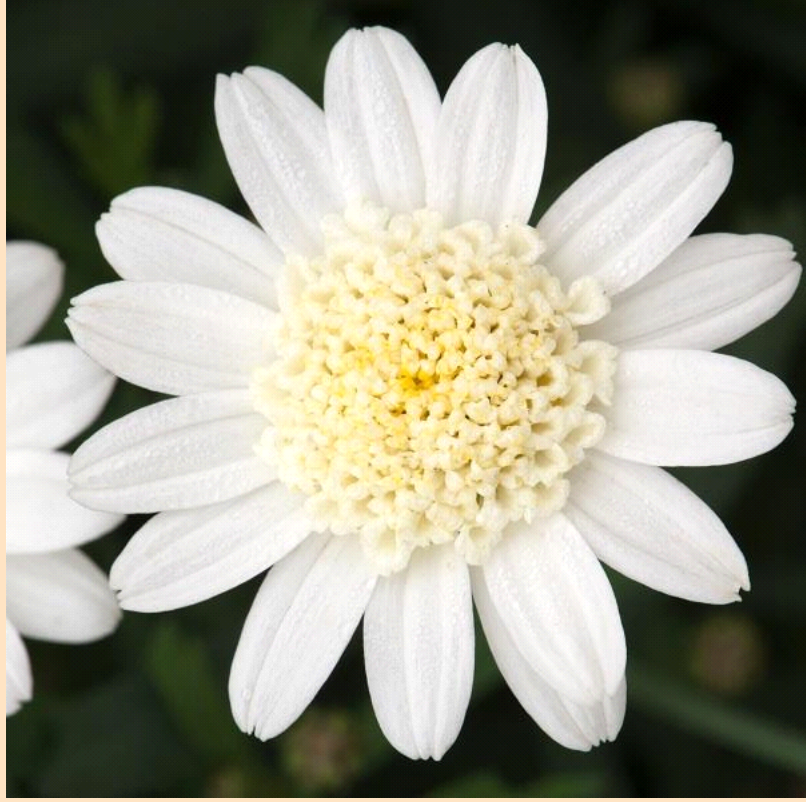

Madeira Argyanthemum

- Plant in Partial Sun 🌞 (at least 3 hrs of sun)
- Space 23-30cm apart
- Grows 30-46cm tall by 30-51cm wide
- Plants grow vigorously in any well drained soil, shear plants back lightly and frequently for continuous flowering and best display.