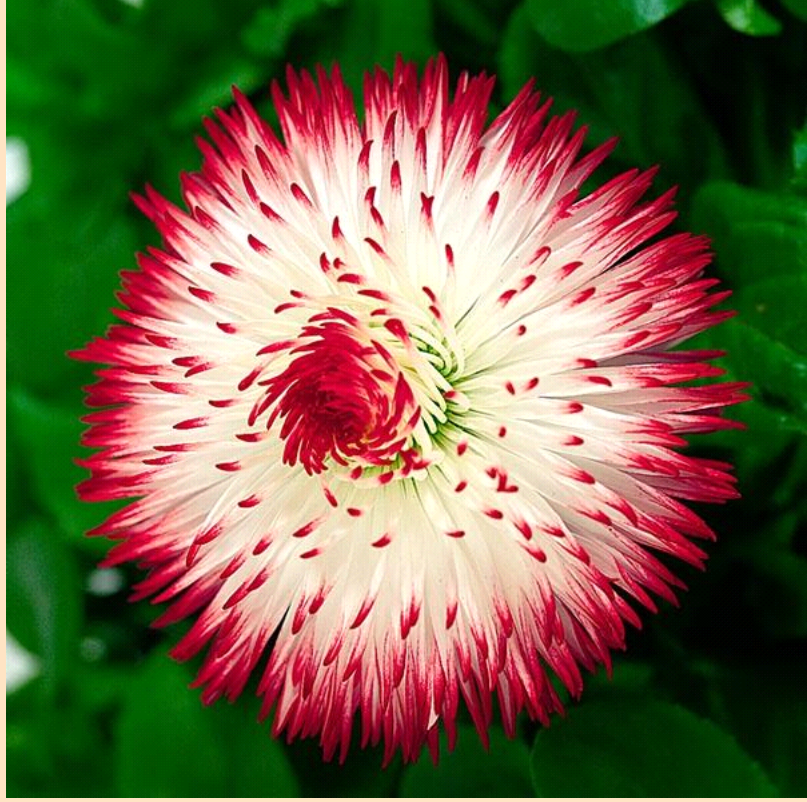

Bellis Habanera White Red Tip

- Plant in Partial Sun 🌞 (at least 3 hrs of sun)
- Space 15cm apart
- Grows 15cm tall by 15cm wide
- A profusion of durable, fully double flowers with finely rayed petals
- Prefers fertile, well-drained soil and cooler temperatures