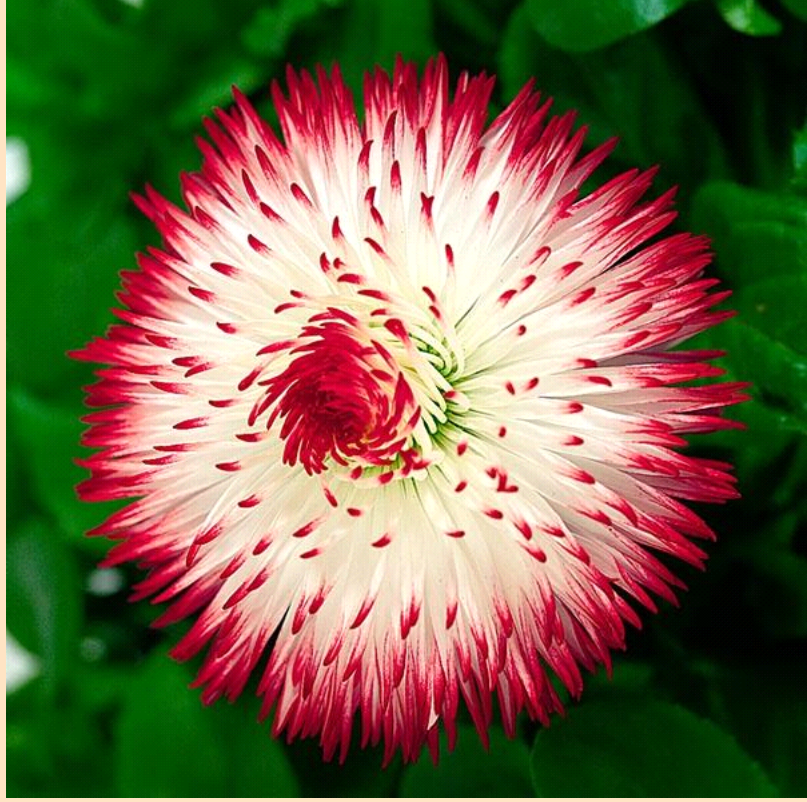

# Bellis Habanera White Red Tip

- Plant in Partial Sun 🌞 (at least 3 hrs of sun)
- Space 15cm apart
- Grows 15cm tall by 15cm wide
- A profusion of durable, fully double flowers with finely rayed petals
- Prefers fertile, well-drained soil and cooler temperatures