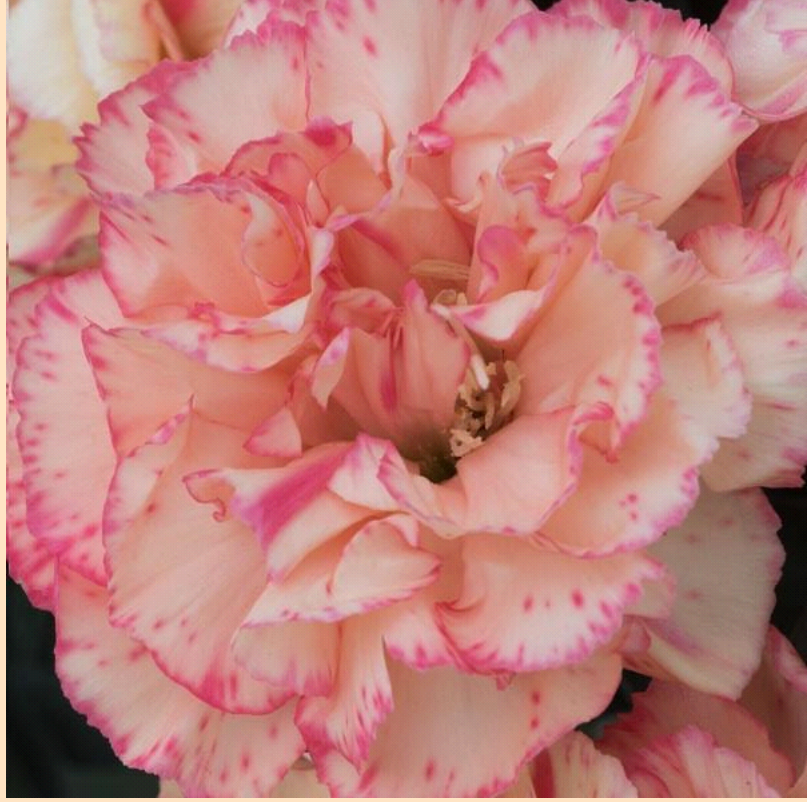

Dianthus Flow Bondi Beach

- Plant in Sun ☀️ (at least 6 hrs of sun)
- Space 25-30cm apart
- Grows 25-30cm tall by 25-30cm wide
- Plant in well drained soil and water moderately. Fertilise every other week.

(Cut along dotted line for standard bench card size.)