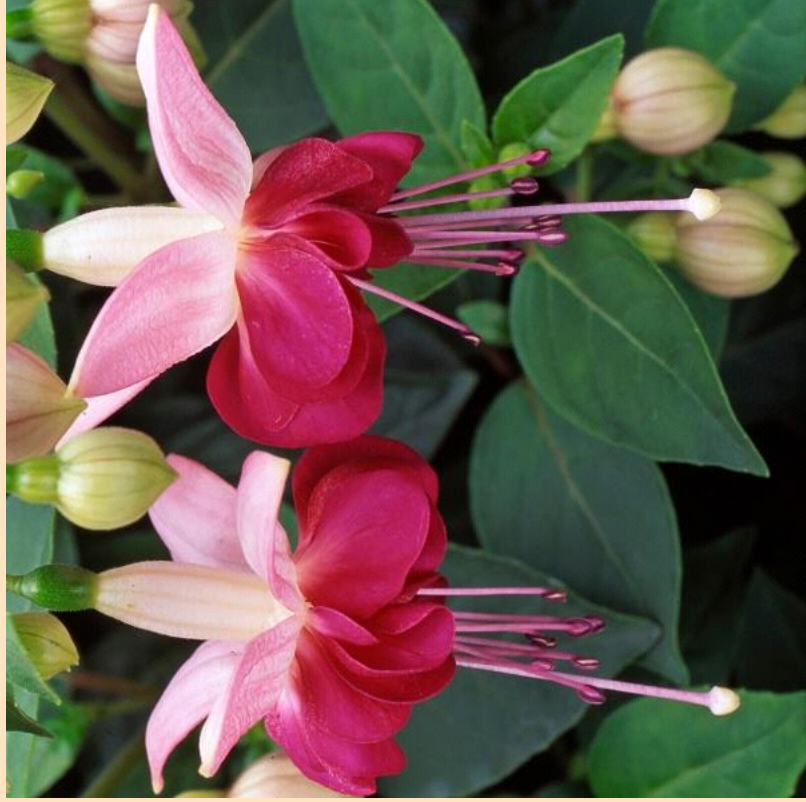

Fuchsia Upright Paula

Jane

- Plant in Sun ☀️ (at least 6 hrs of sun)
- Space 71-91cm apart
- Grows 102-198cm tall by 76-102cm wide
- Upright, bushy, deciduous shrub with yellow-green leaves.
- Plant in fertile, well drained soil kept evenly moist.