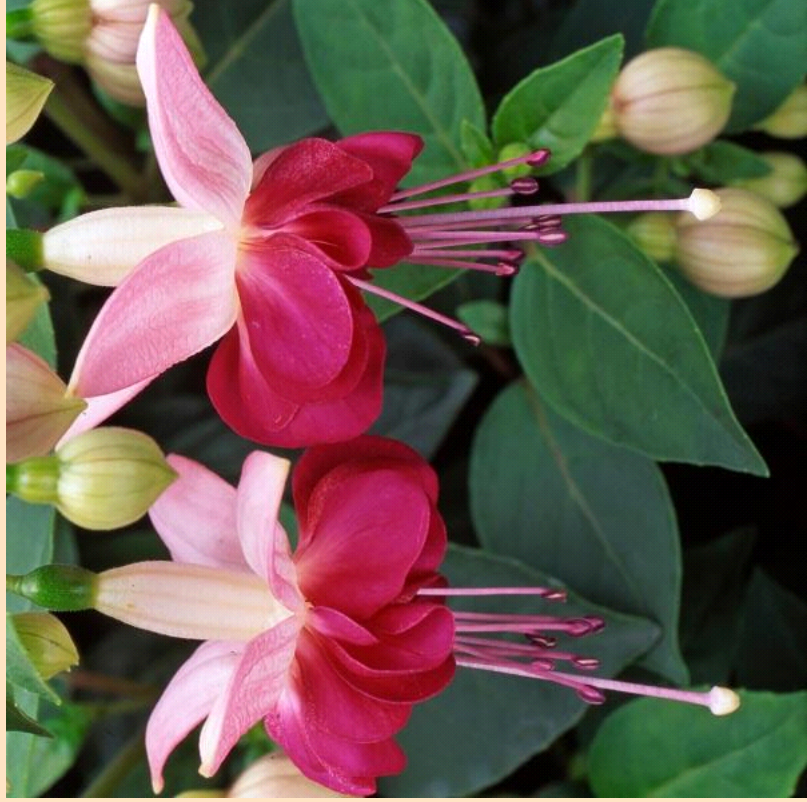

# Fuchsia Upright Paula

## Jane

- Plant in Sun ☀️ (at least 6 hrs of sun)
- Space 71-91cm apart
- Grows 102-198cm tall by 76-102cm wide
- Upright, bushy, deciduous shrub with yellow-green leaves.
- Plant in fertile, well drained soil kept evenly moist.