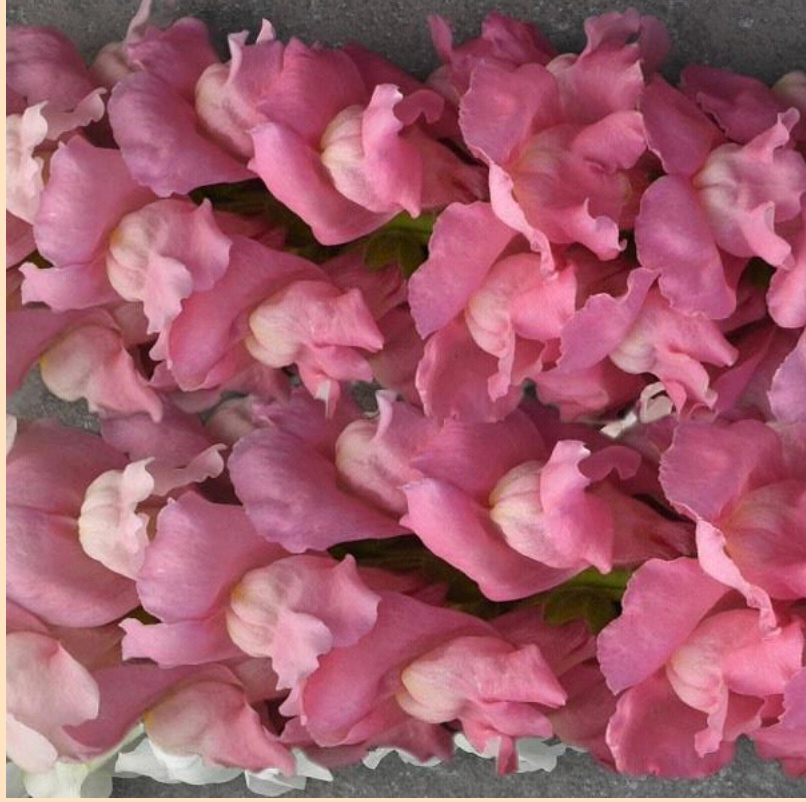

# Maryland Antirrhinum Cut Flower

- Plant in Sun 🌞 (at least 6 hrs of sun)
- Space 20-25cm apart
- Grows 102-152cm tall  
by 20-25cm wide
- An elegant, long-season display of  
showy blooms.
- Best in fertile, well drained soil.

(Cut along dotted line for standard bench card size.)