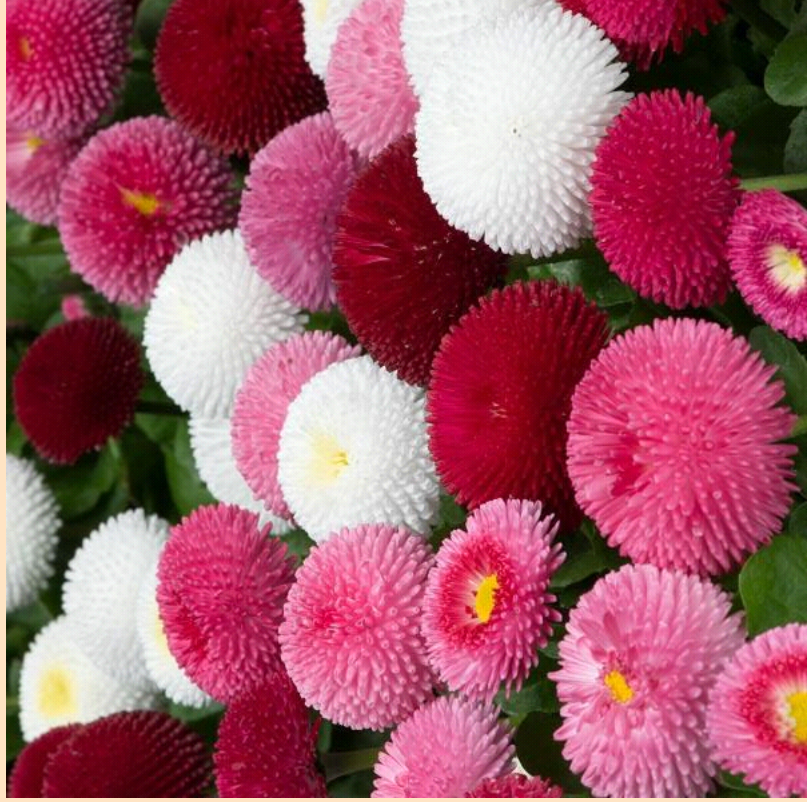

Bellis Medicis Mixture

- Plant in Partial Sun 🌞 (at least 3 hrs of sun)
- Space 20cm apart
- Grows 20cm tall by 20cm wide
- A profusion of durable, fully double flowers with finely rayed petals
- Prefers fertile, well-drained soil and cooler temperatures