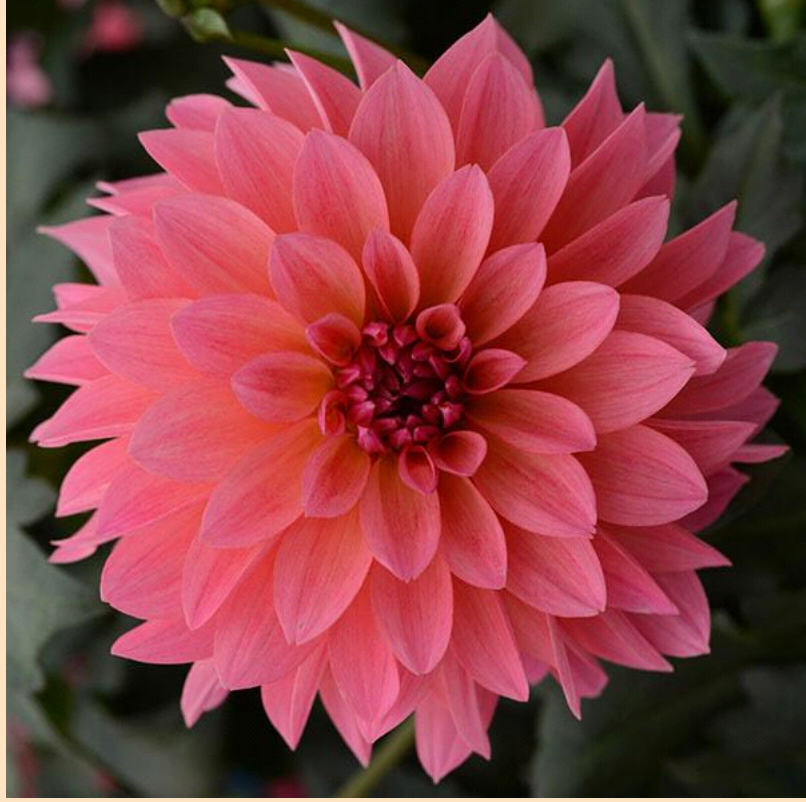

Gardenetta™ Dahlia

- Plant in Sun  (at least 6 hrs of sun)
- Space 30-41cm apart
- Grows 30-46cm tall by 25-30cm wide
- Full, large double flowers of intense colour. Excellent tolerance to Powdery Mildew.
- Plant in rich, fertile, moist, well-drained soil in full sun.