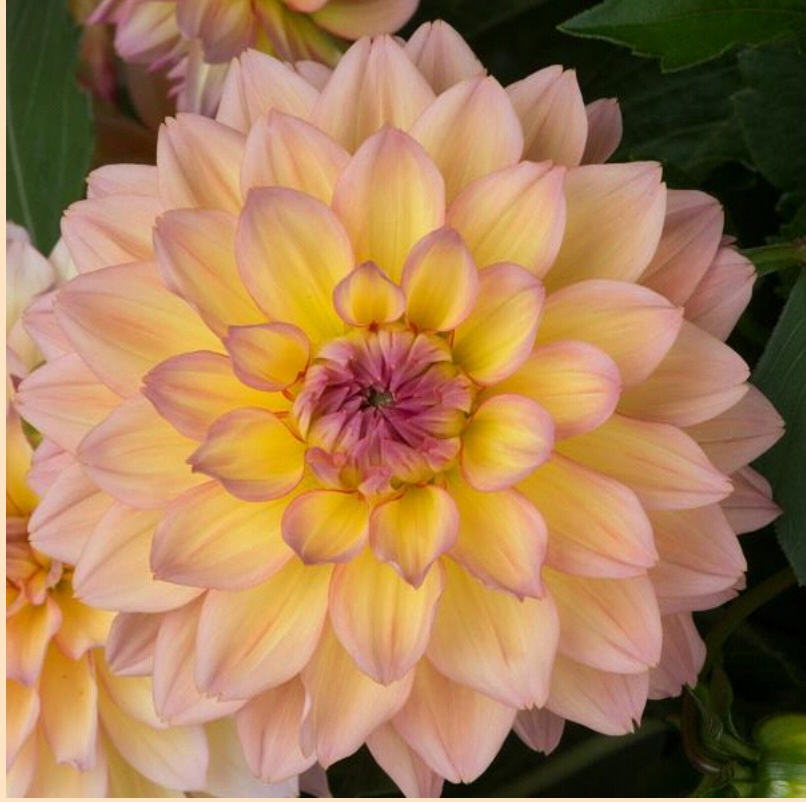

Gardenetta Dahlia

- Plant in Sun 🌞 (at least 6 hrs of sun)
- Space 30-41cm apart
- Grows 30-46cm tall by 25-30cm wide
- Full, large double flowers of intense colour. Excellent tolerance to Powdery Mildew.
- Plant in rich, fertile, moist, well-drained soil in full sun.