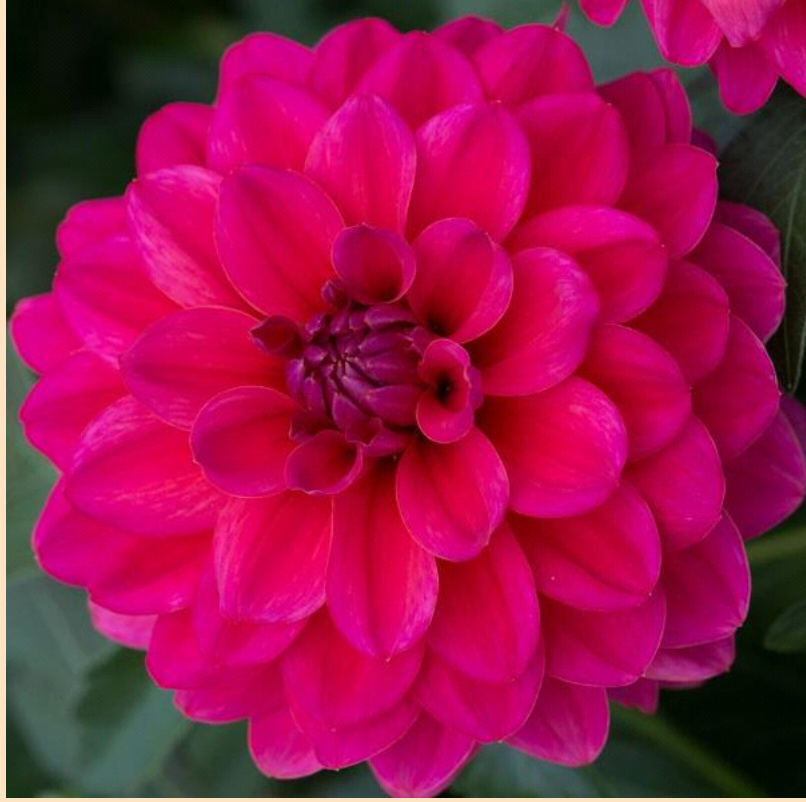

Gardenetta Dahlia

- Plant in Sun 🌞 (at least 6 hrs of sun)
- Space 30-41cm apart
- Grows 30-46cm tall by 25-30cm wide
- Full, large double flowers of intense colour. Excellent tolerance to Powdery Mildew.
- Plant in rich, fertile, moist, well-drained soil in full sun.