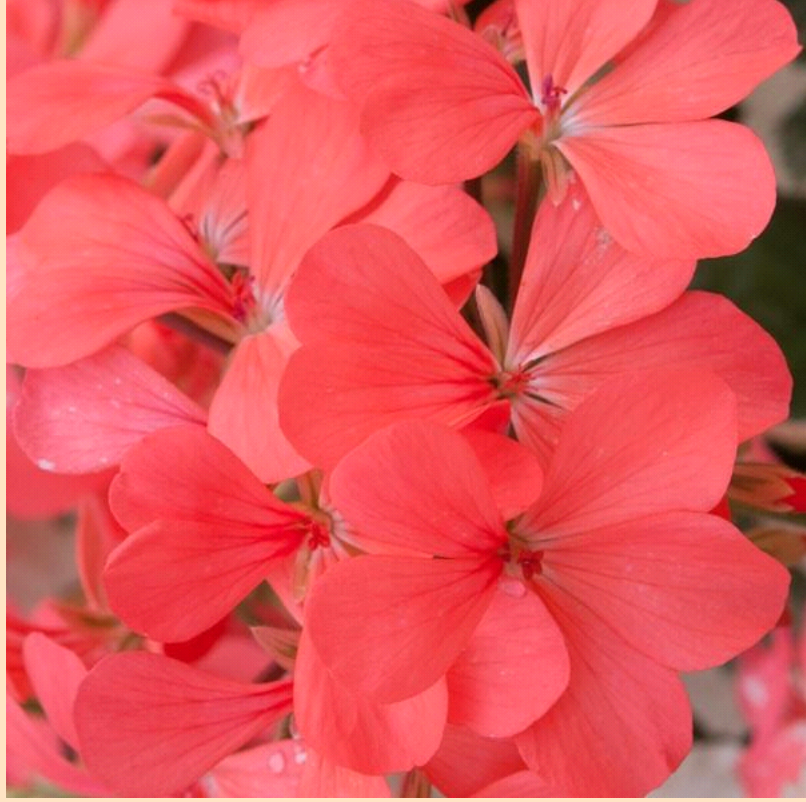

# Unique Foliage Or Flowers Geranium Novelty

- Plant in Partial Sun 🌞 (at least 3 hrs of sun)
- Space 36cm apart
- Grows 36cm tall  
by 36cm wide
- Performs best in full sun but will stand  
shade

(Cut along dotted line for standard bench card size.)