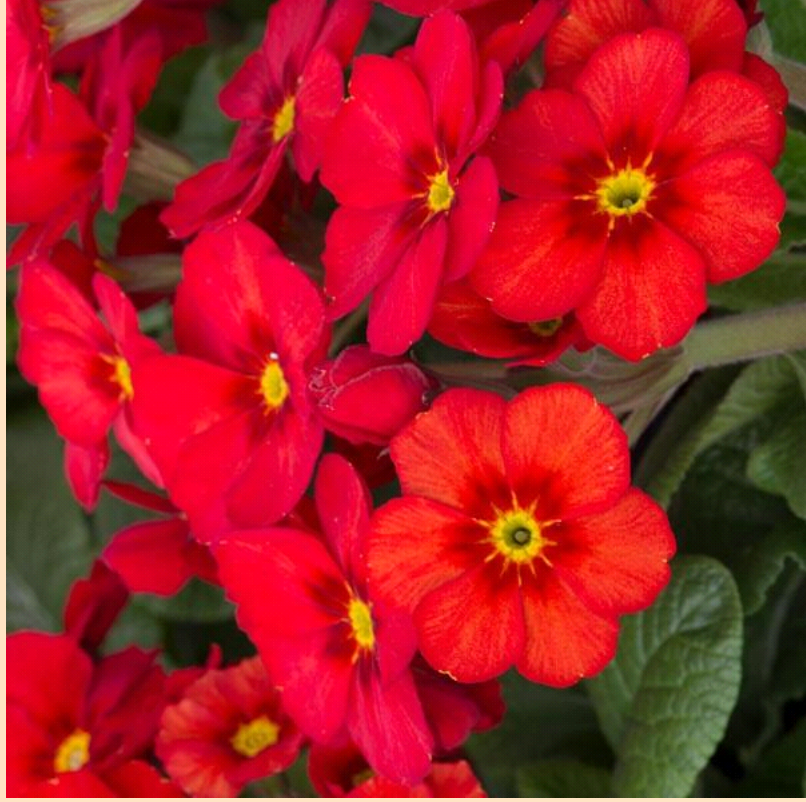

# Primula Polyanthus Stella Scarlet Pimpernel

- Plant in Partial Sun 🌞 (at least 3 hrs of sun)
- Space 15-30cm apart
- Grows 20cm tall  
by 18-23cm wide
- Lovely flowers contrast beautifully  
against deep green foliage.
- Prefers fertile, well-drained soil and  
cooler temperatures.