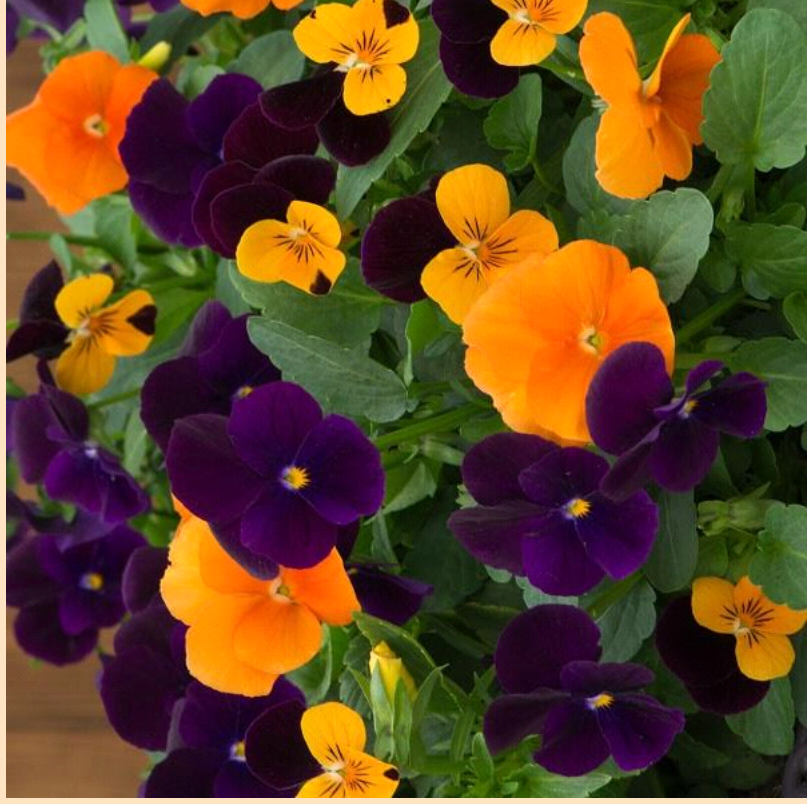

# Sorbet Viola

- Plant in Partial Sun 🌞 (at least 3 hrs of sun)
- Space 15cm apart
- Grows 15-20cm tall by 15-20cm wide
- Well matched in terms of habit and flowering. Superior plant habit that branches well and resists stretching.
- Best in fertile well drained soil kept evenly moist.