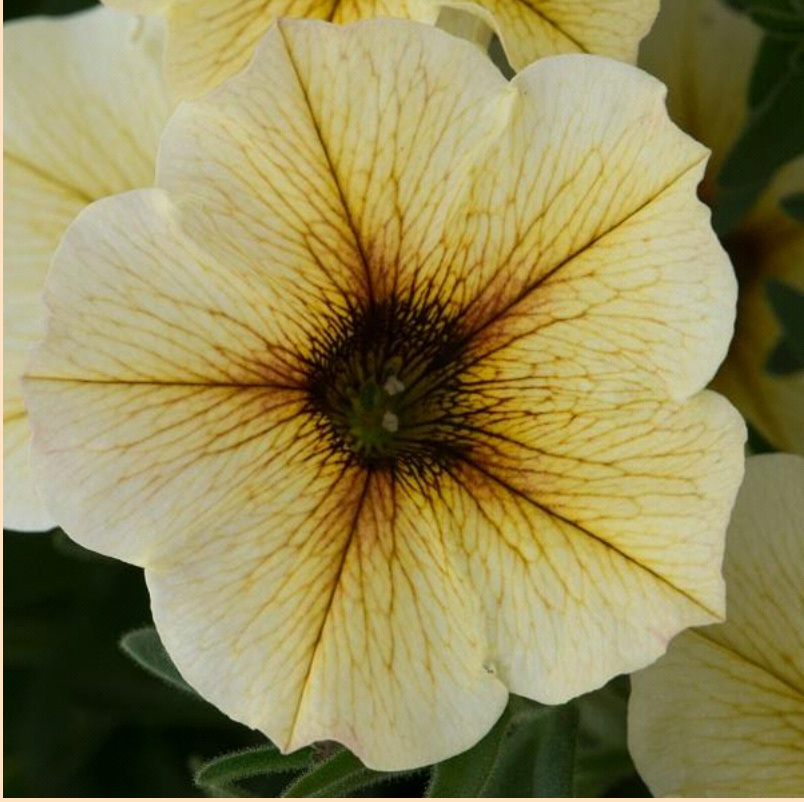

# Beautiful Petchoa

- Plant in Sun 🌞 (at least 6 hrs of sun)
- Space 36-56cm apart
- Grows 36-51cm tall by 36-56cm wide
- Intergeneric hybrid with compact-medium mounding habit.
- Excellent weather and rain tolerance. Mildew resistant.