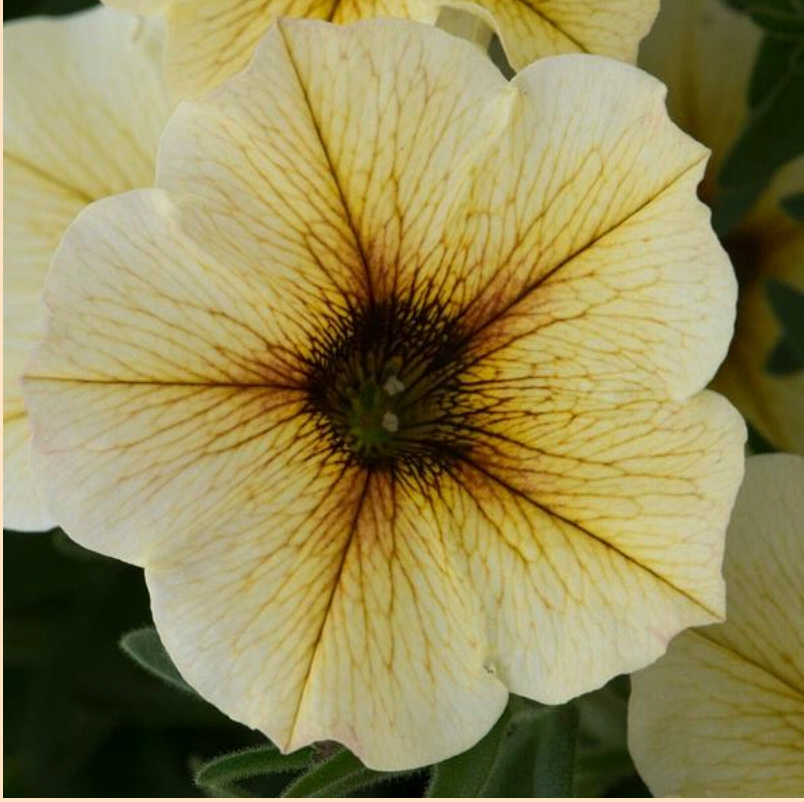

# Beautical Petchoa

- Plant in Sun 🌞 (at least 6 hrs of sun)
- Space 36-56cm apart
- Grows 36-51cm tall by 36-56cm wide
- Intergeneric hybrid with compact-medium mounding habit.
- Excellent weather and rain tolerance. Mildew resistant.