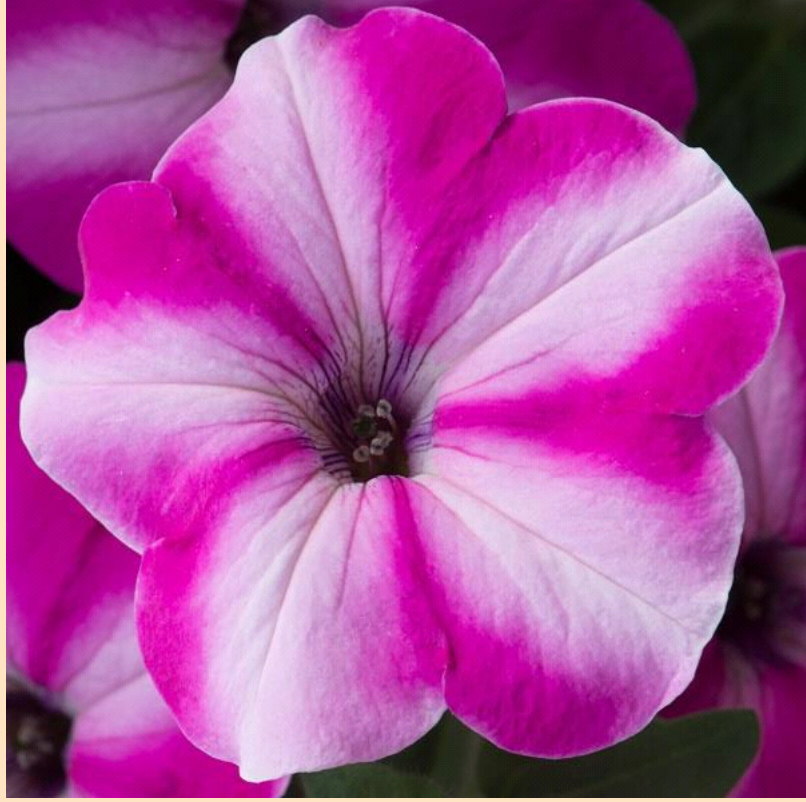

# Raspberry Sky Petunia

- Plant in Sun 🌞 (at least 6 hrs of sun)
- Space 61cm apart
- Grows 25-41cm tall by 51-76cm wide
- A compact free branching variety of medium vigour.
- Water well before planting and until established, feed regularly for best results.