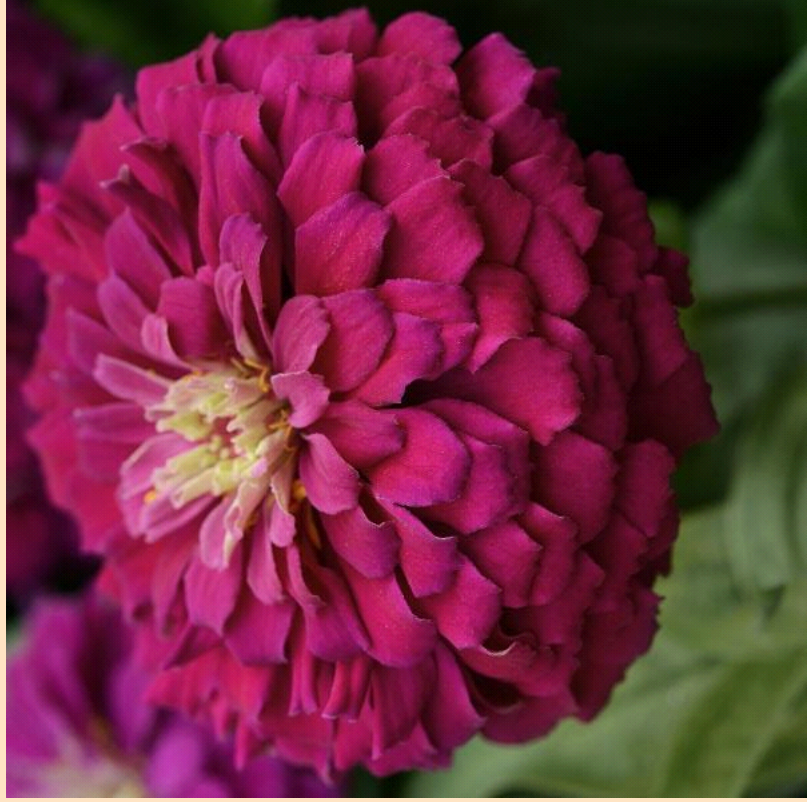

Zesty Zinnia

- Plant in Sun  (at least 6 hrs of sun)
- Space 25-30cm apart
- Grows 46-61cm tall by 46-61cm wide
- Features fully double flowers and excellent garden vigour.
- Best in fertile well drained soil kept evenly moist.