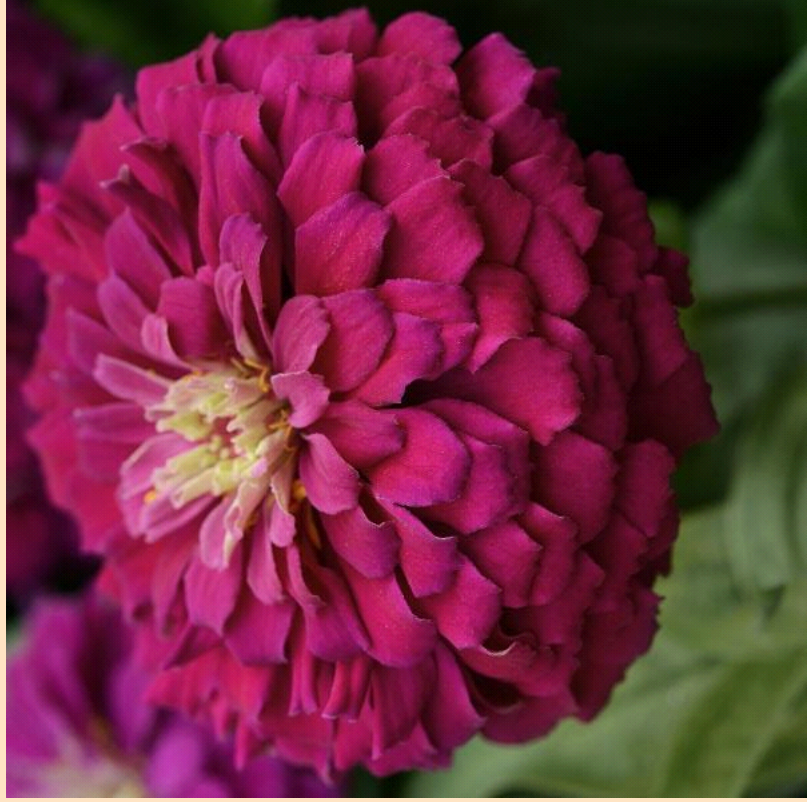

# Zesty Zinnia

- Plant in Sun ☀️ (at least 6 hrs of sun)
- Space 25-30cm apart
- Grows 46-61cm tall by 46-61cm wide
- Features fully double flowers and excellent garden vigour.
- Best in fertile well drained soil kept evenly moist.