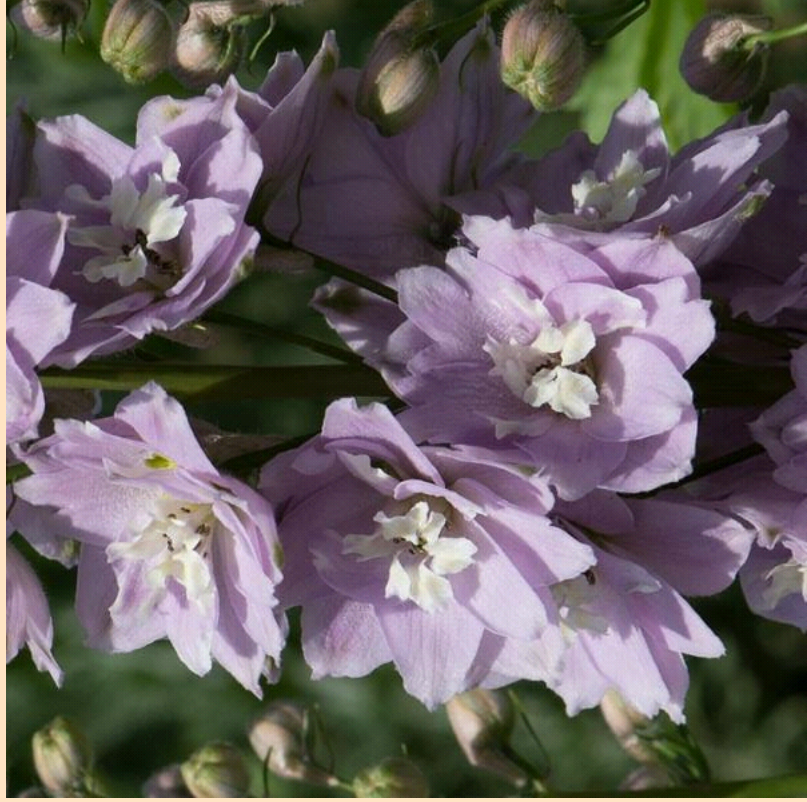

# Delphinium Magic Fountain Cherry Blossom White Bee

- Plant in Partial Sun 🌞 (at least 3 hrs of sun)
- Space 76-91cm apart
- Grows 76-91cm tall  
by 76-91cm wide
- Best in fertile, well-drained soil.  
Remove faded flowers