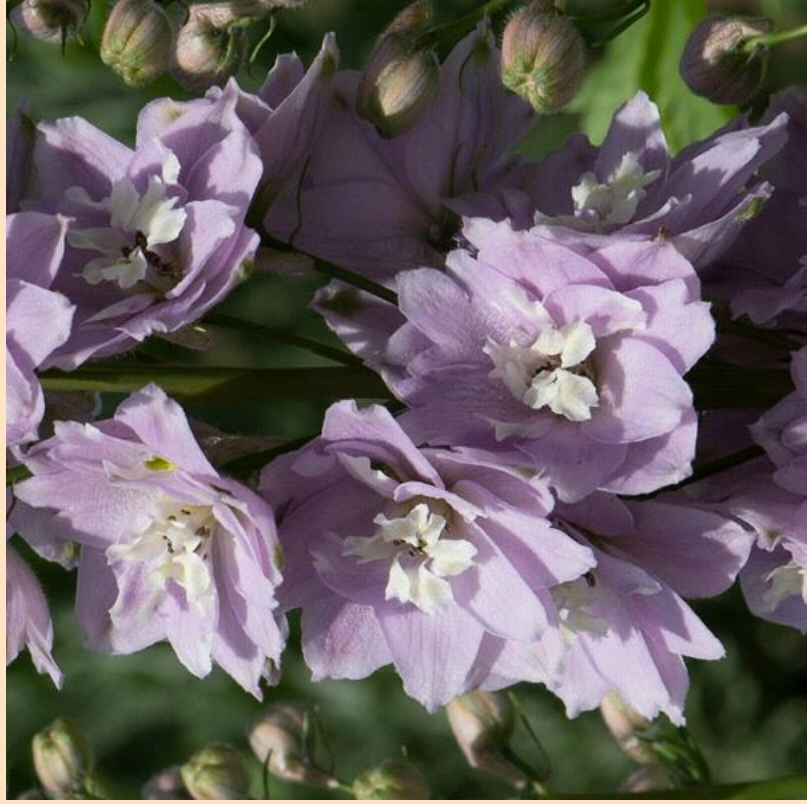

# Delphinium Magic Fountain Cherry Blossom White Bee

- Plant in Partial Sun 🌞 (at least 3 hrs of sun)
- Space 76-91cm apart
- Grows 76-91cm tall  
by 76-91cm wide
- Best in fertile, well-drained soil.  
Remove faded flowers