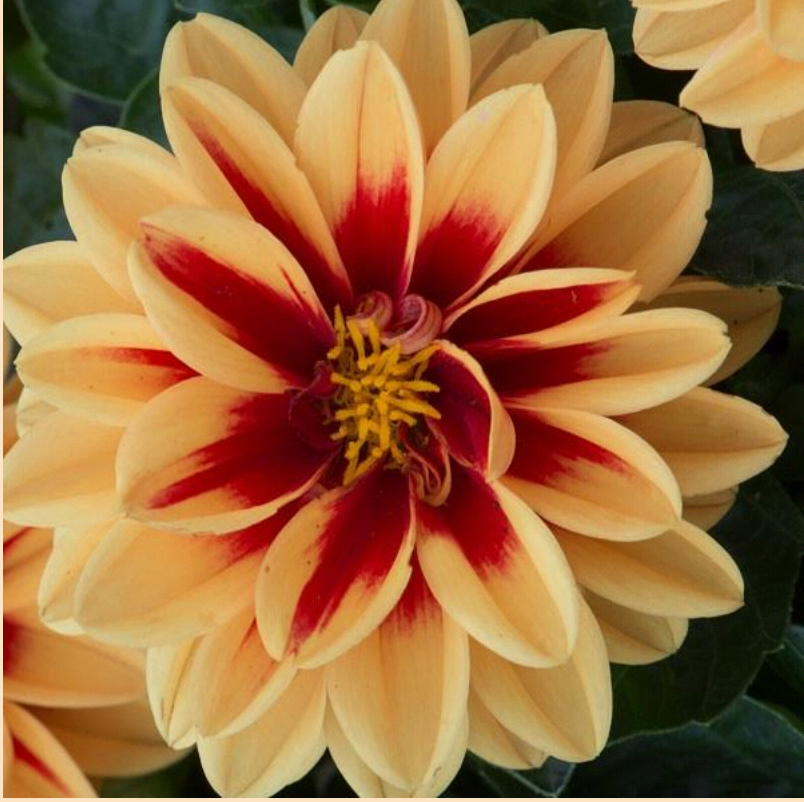

Dahlietta Surprise Dahlia

- Plant in Sun 🌞 (at least 6 hrs of sun)
- Space 25-30cm apart
- Grows 20-25cm tall by 25-30cm wide
- Features orange double flowers with a deeper red centre. Excellent garden performance.
- Plant in fertile, well drained soil or compost in full sun.