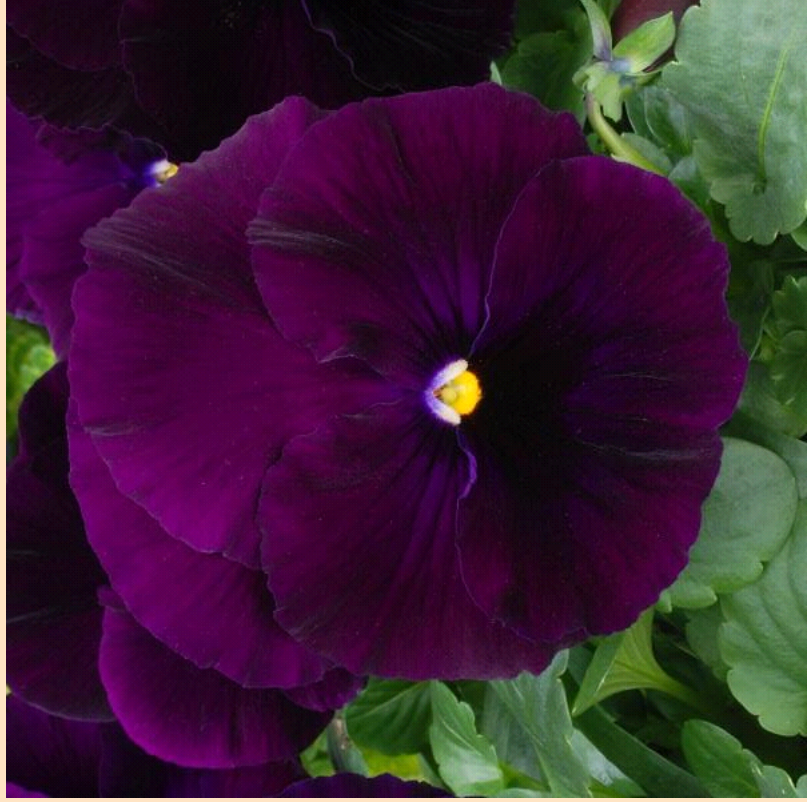

# Pansy Matrix Purple Uk

- Plant in Sun 🌞 (at least 6 hrs of sun)
- Space 20cm apart
- Grows 15-20cm tall by 20-25cm wide
- Vigorous plant provides abundant large blooms over a long season.
- Performs best in moist well drained soil. Fertilize regularly.