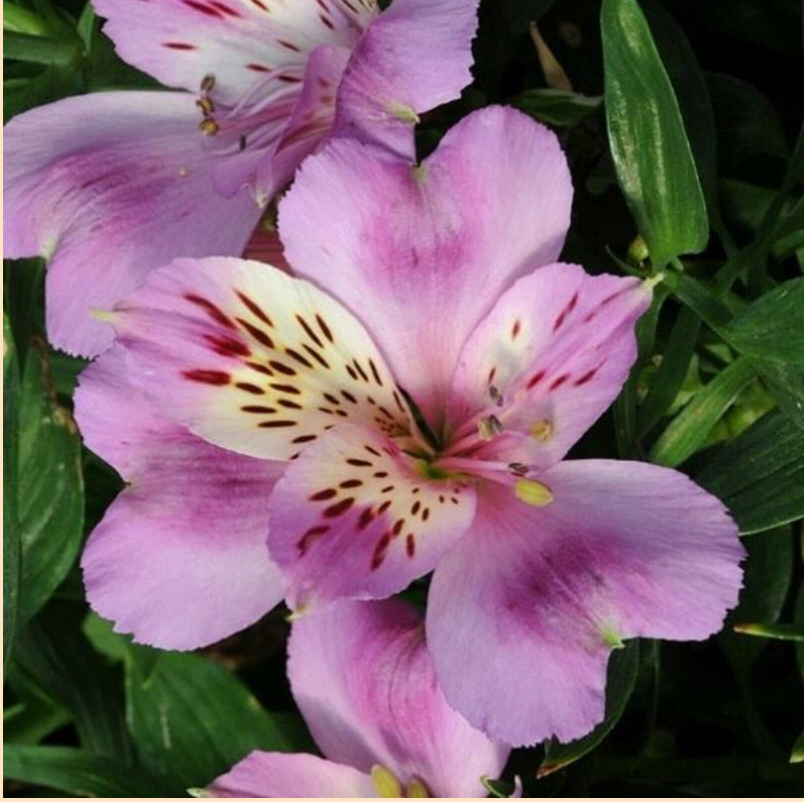

Alstroemeria Inticancha Navayo

- Plant in Sun ☀️ (at least 6 hrs of sun)
- Space 36-51cm apart
- Grows 30-38cm tall
by 30-61cm wide
- Grow in fertile, moist but well drained
soil in full sun or partial shade.