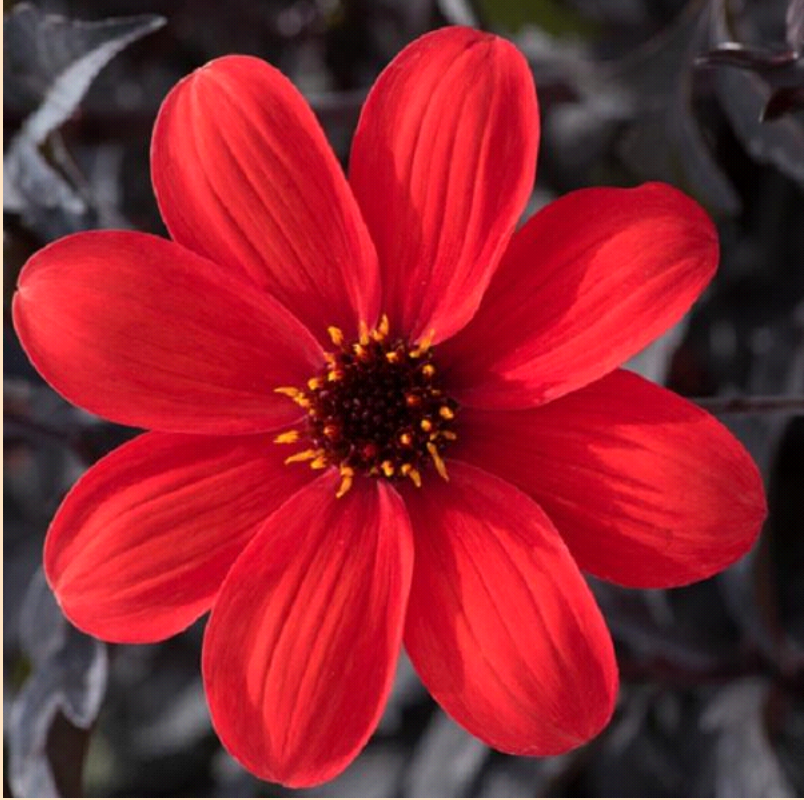

Dahlia Mystic Enchantments

- Plant in Sun ☀️ (at least 6 hrs of sun)
- Space 46-61cm apart
- Grows 56-71cm tall by 30-41cm wide
- Plant in fertile, well drained soil or compost in full sun.

(Cut along dotted line for standard bench card size.)