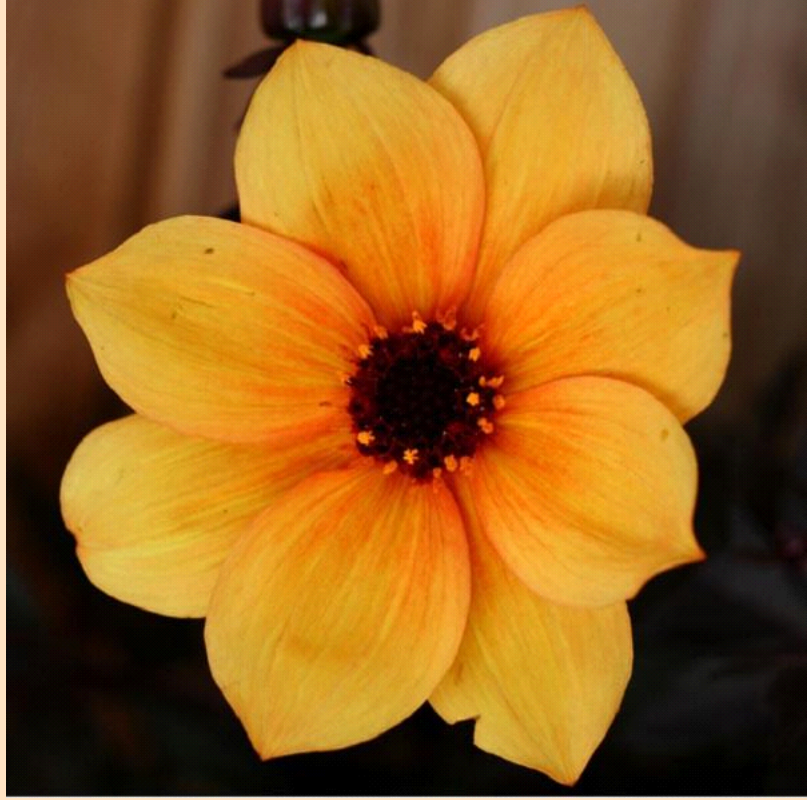

Dahlia Mystic Spirit

- Plant in Sun  (at least 6 hrs of sun)
- Space 46-61cm apart
- Grows 56-71cm tall by 30-41cm wide
- Delicately pink veined on a base of white with a dark central disk. Foliage dark brown almost black.
- Plant in fertile, well drained soil or compost in full sun.