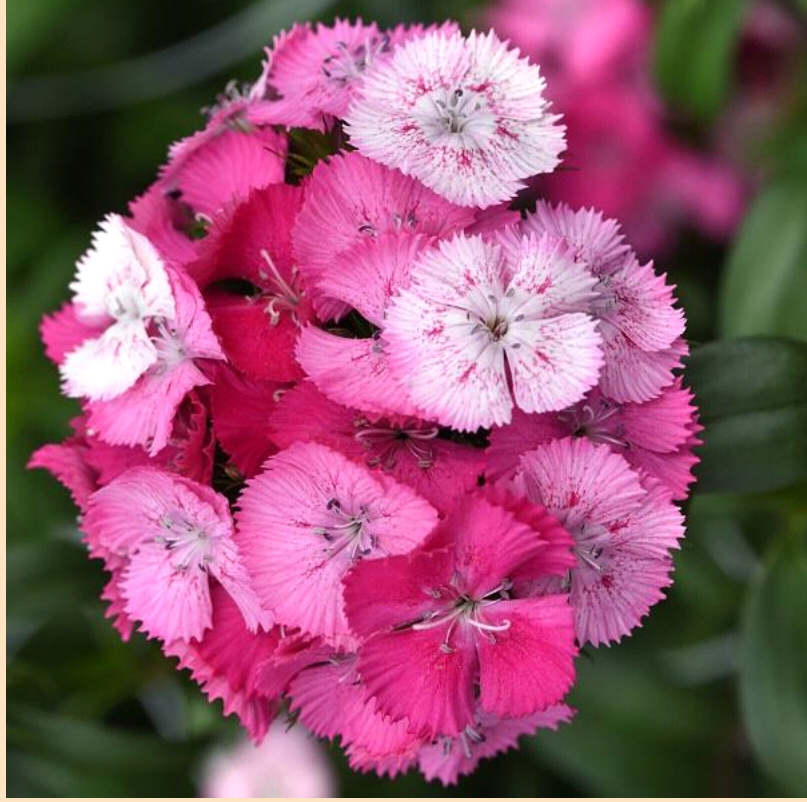

Dianthus Sweet Rose Magic

- Plant in Sun 🌞 (at least 6 hrs of sun)
- Space 25-36cm apart
- Grows 46-91cm tall by 25-30cm wide
- Plant in moist but well drained soil in full sun. Water regularly.

(Cut along dotted line for standard bench card size.)