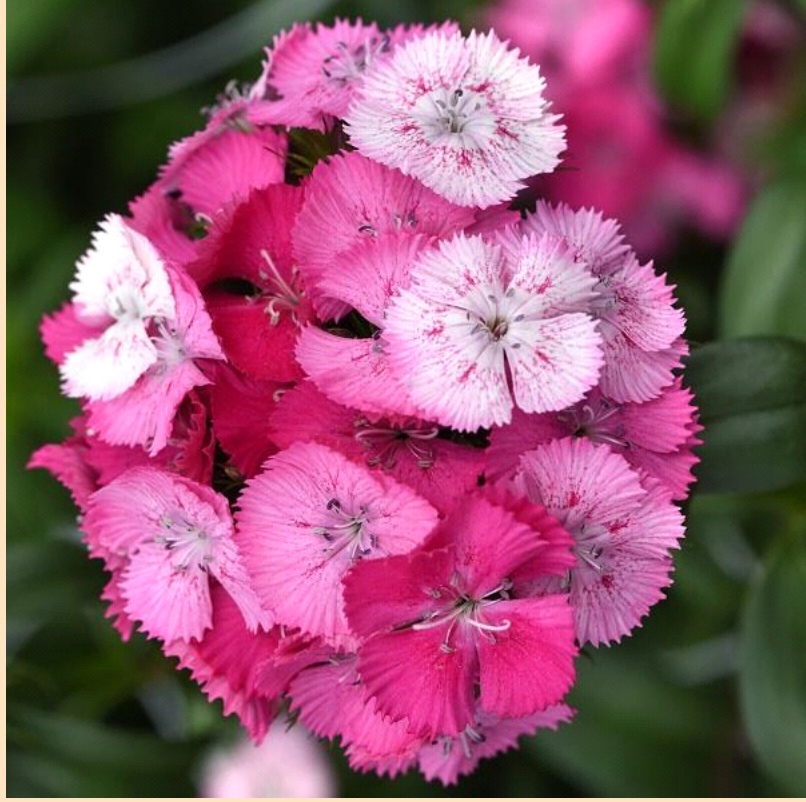

# Dianthus Sweet Rose Magic

- Plant in Sun  (at least 6 hrs of sun)
- Space 25-36cm apart
- Grows 46-91cm tall by 25-30cm wide
- Plant in moist but well drained soil in full sun. Water regularly.

(Cut along dotted line for standard bench card size.)