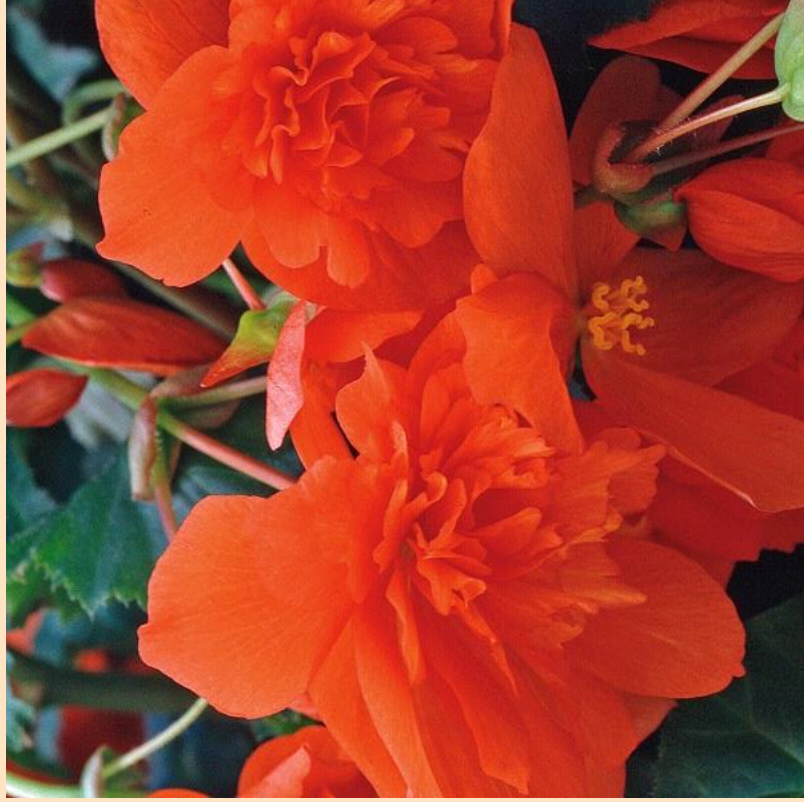

illumination Begonia

Tuberous

- Plant in Partial Sun 🌞 (at least 3 hrs of sun)

- Space 30cm apart

- Grows 30cm tall
by 30cm wide

- Colourful cascades of both double
and semi-doubled flowers

- Best in fertile, well drained soil kept
evenly moist

(Cut along dotted line for standard bench card size.)