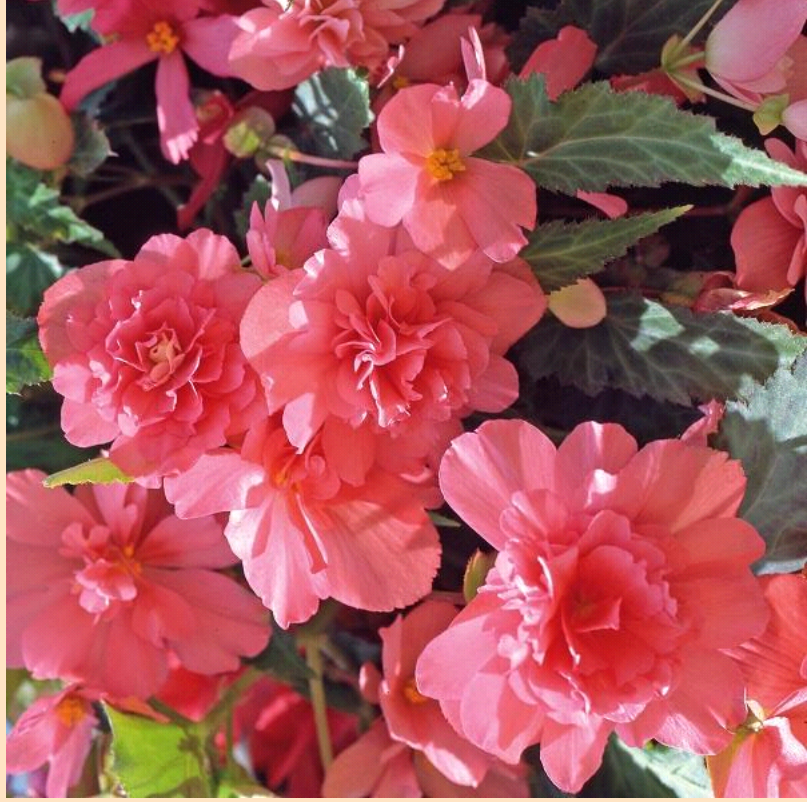

illumination Begonia

Tuberous

- Plant in Partial Sun 🌞 (at least 3 hrs of sun)
- Space 30cm apart
- Grows 30cm tall by 30cm wide
- Colourful cascades of both double and semi-doubled flowers
- Best in fertile, well drained soil kept evenly moist