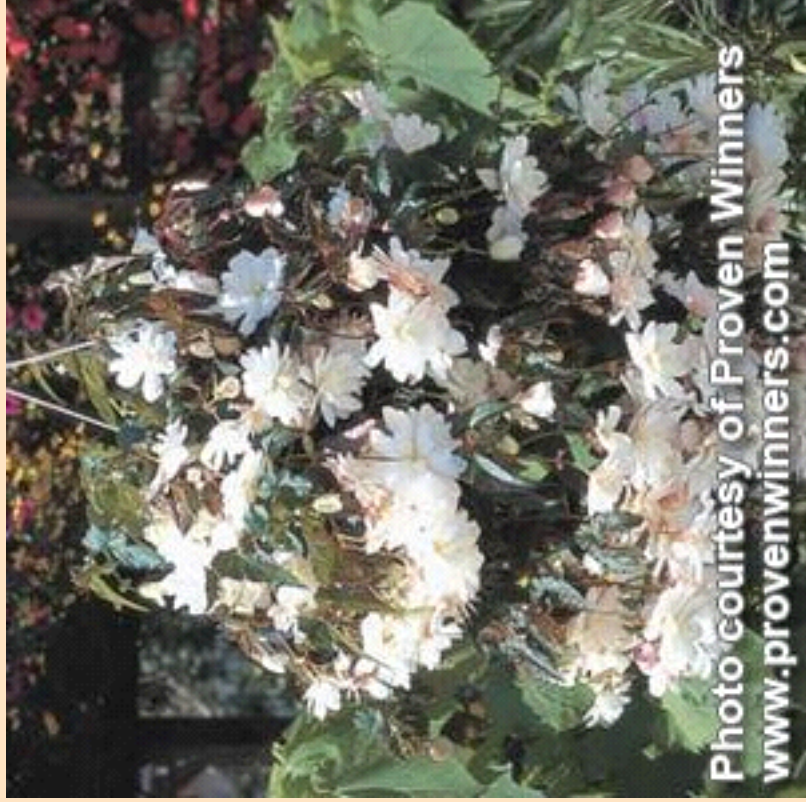

illumination Begonia

Tuberous

- Plant in Partial Sun 🌞 (at least 3 hrs of sun)
- Space 30cm apart
- Grows 30cm tall by 30cm wide
- Colourful cascades of both double and semi-doubled flowers
- Best in fertile, well drained soil kept evenly moist