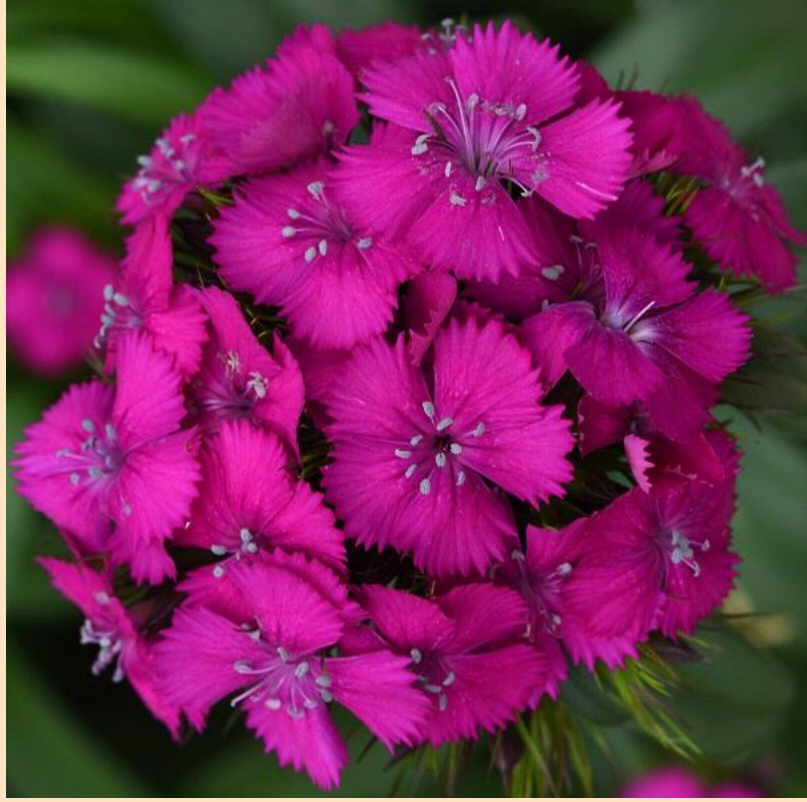

# Dianthus Sweet Neon Purple

- Plant in Sun  (at least 6 hrs of sun)
- Space 25-36cm apart
- Grows 46-91cm tall by 25-30cm wide
- Plant in moist but well drained soil in full sun. Water regularly.

(Cut along dotted line for standard bench card size.)