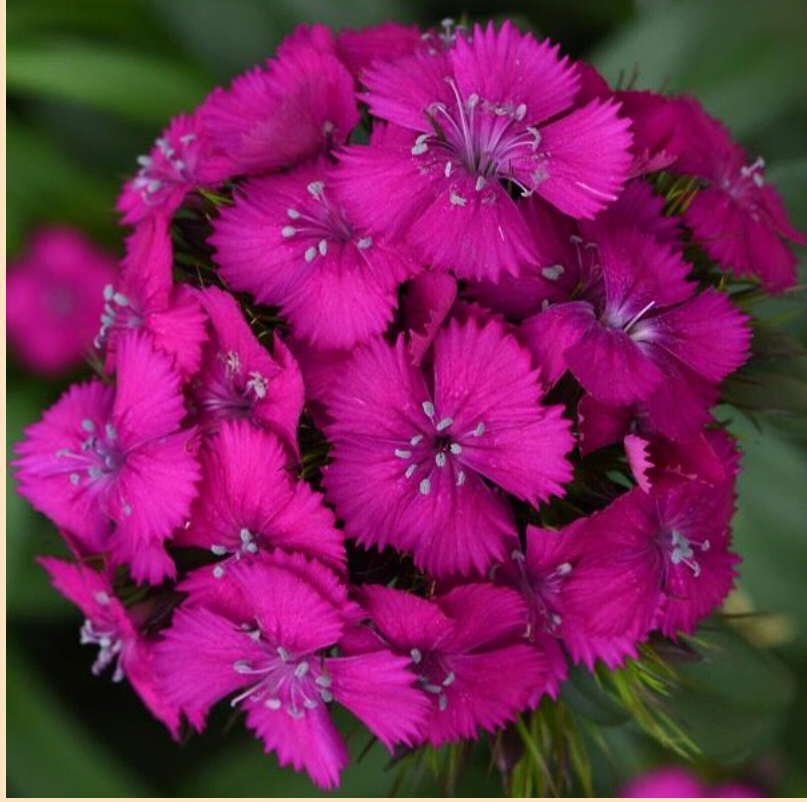

Dianthus Sweet Neon Purple

- Plant in Sun  (at least 6 hrs of sun)
- Space 25-36cm apart
- Grows 46-91cm tall by 25-30cm wide
- Plant in moist but well drained soil in full sun. Water regularly.

(Cut along dotted line for standard bench card size.)