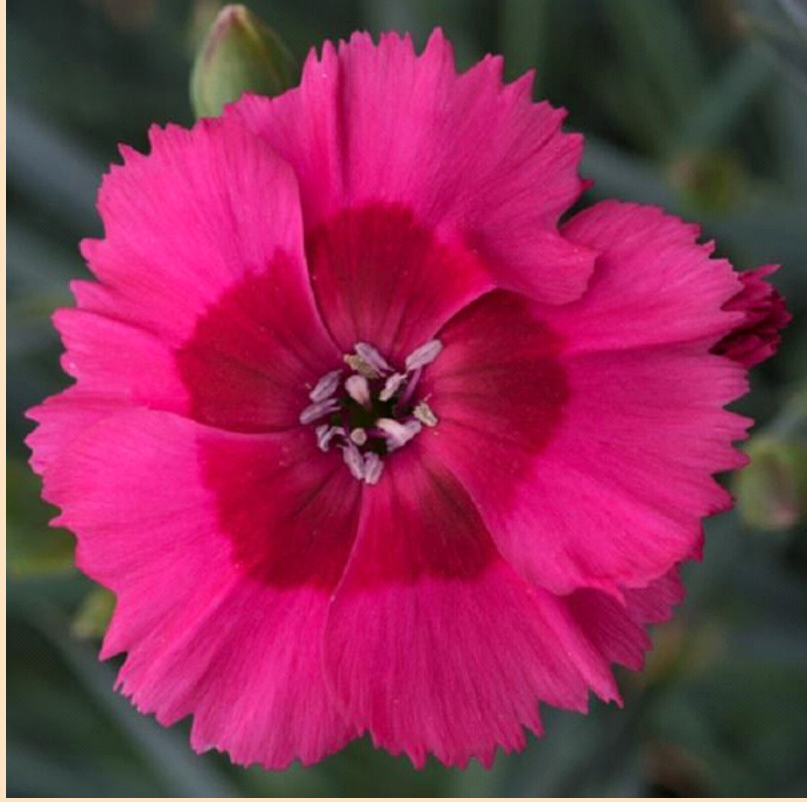

Dianthus Cocktail Cosmopolitan

- Plant in Sun ☀️ (at least 6 hrs of sun)
- Space 30-36cm apart
- Grows 30-36cm tall by 30-36cm wide
- Plant in moist but well drained soil in full sun. Water regularly.

(Cut along dotted line for standard bench card size.)