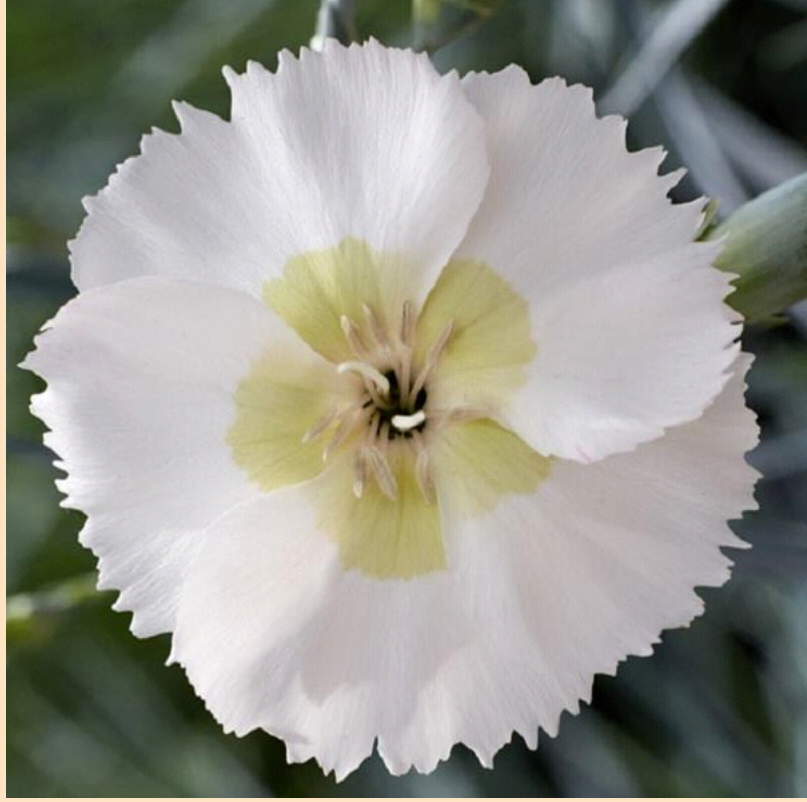

# Dianthus Cocktail Mojito

- Plant in Sun ☀️ (at least 6 hrs of sun)
- Space 30-36cm apart
- Grows 30-36cm tall by 30-36cm wide
- Narrow grey-green leaves and scented pale pink flowers with dark pink to red eyes in summer.
- Plant in moist but well drained soil in full sun. Water regularly.