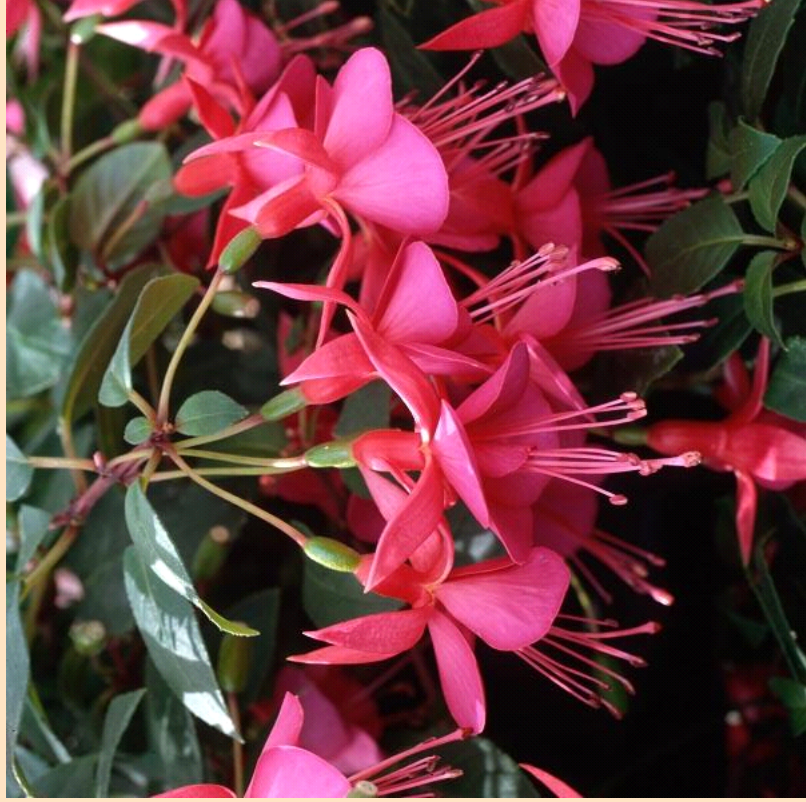

Fuchsia Upright Display

- Plant in Sun  (at least 6 hrs of sun)
- Space 71-91cm apart
- Grows 102-198cm tall by 76-102cm wide
- Upright, bushy, deciduous shrub with yellow-green leaves.
- Plant in fertile, well drained soil kept evenly moist.

(Cut along dotted line for standard bench card size.)