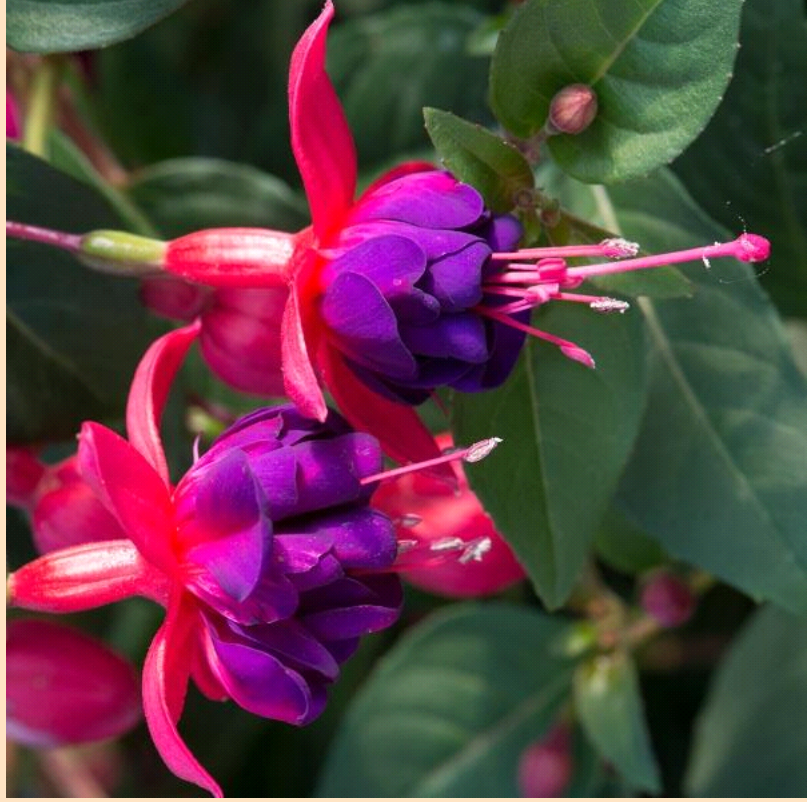

Fuchsia Upright Dollar Princess

- Plant in Sun ☀️ (at least 6 hrs of sun)
- Space 71-91cm apart
- Grows 102-198cm tall by 76-102cm wide
- Upright, bushy, deciduous shrub with yellow-green leaves.
- Plant in fertile, well drained soil kept evenly moist.

(Cut along dotted line for standard bench card size.)