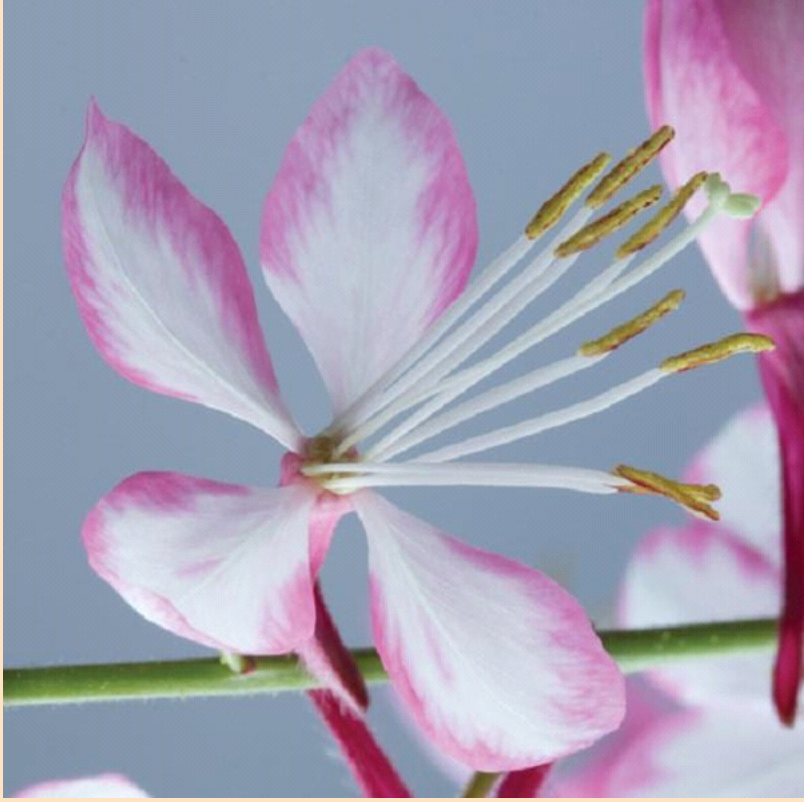

Gaura Lindheimeri Rosy Jane

- Plant in Sun 🌞 (at least 6 hrs of sun)
- Space 51-61cm apart
- Grows 76-91cm tall by 51-61cm wide
- Plant in moist well drained soil in full sun to partial shade.

(Cut along dotted line for standard bench card size.)