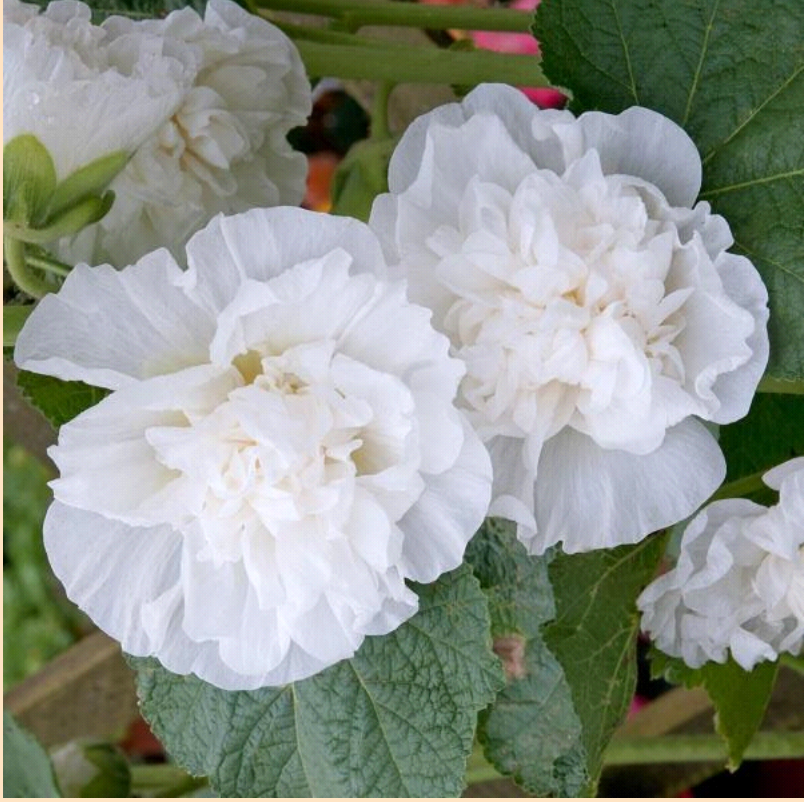

# Hollyhock Chater White

- Plant in Sun 🌞 (at least 6 hrs of sun)
- Space 46-61cm apart
- Grows 178-198cm tall by 51-61cm wide
- Produces tall stately spikes of ruffled, ball shaped flowers.
- Easy to grow in ordinary well drained soil. Water freely in dry weather.