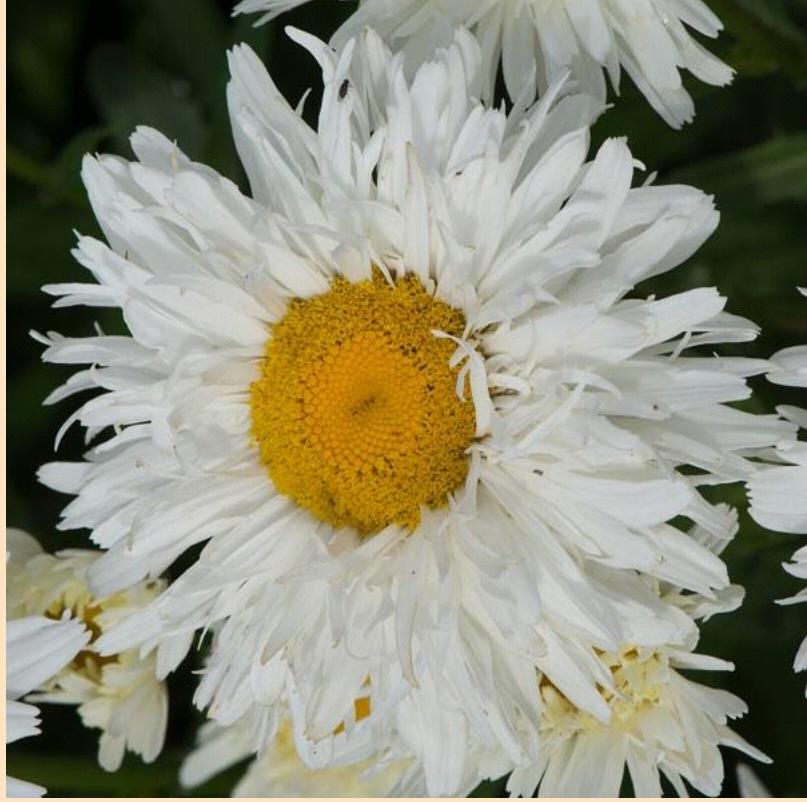

Leucanthemum Crazy Daisy

- Plant in Sun 🌞 (at least 6 hrs of sun)
- Space 46-61cm apart
- Grows 61-71cm tall by 46-61cm wide
- Grow in moderately fertile, moist but well-drained soil in full sun or partial shade.

(Cut along dotted line for standard bench card size.)