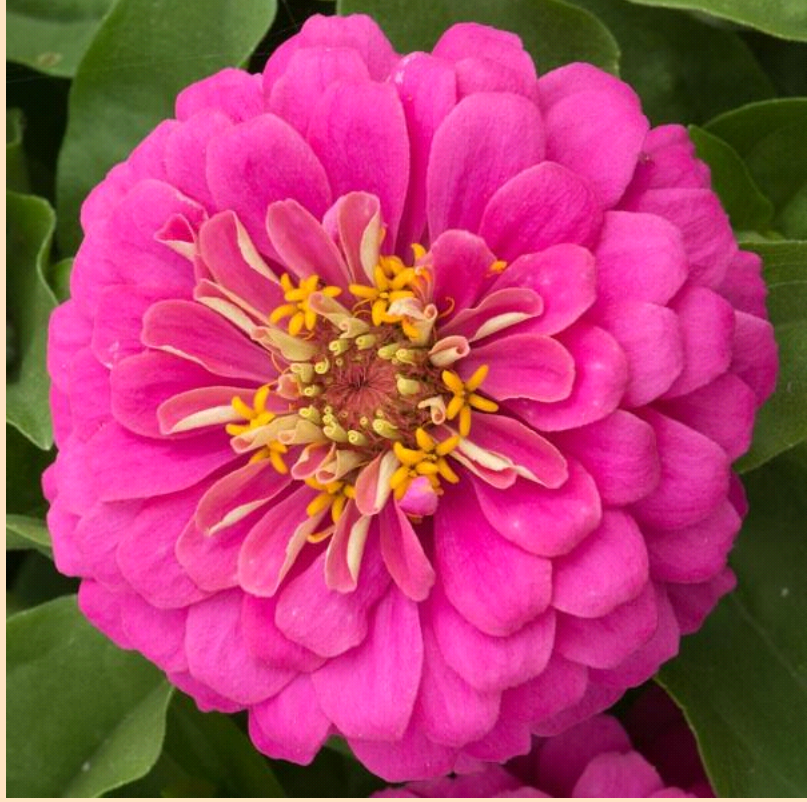

Zesty[®] Zinnia

- Plant in Sun  (at least 6 hrs of sun)
- Space 25-30cm apart
- Grows 46-61cm tall by 46-61cm wide
- Features fully double flowers and excellent garden vigour.
- Best in fertile well drained soil kept evenly moist.

(Cut along dotted line for standard bench card size.)