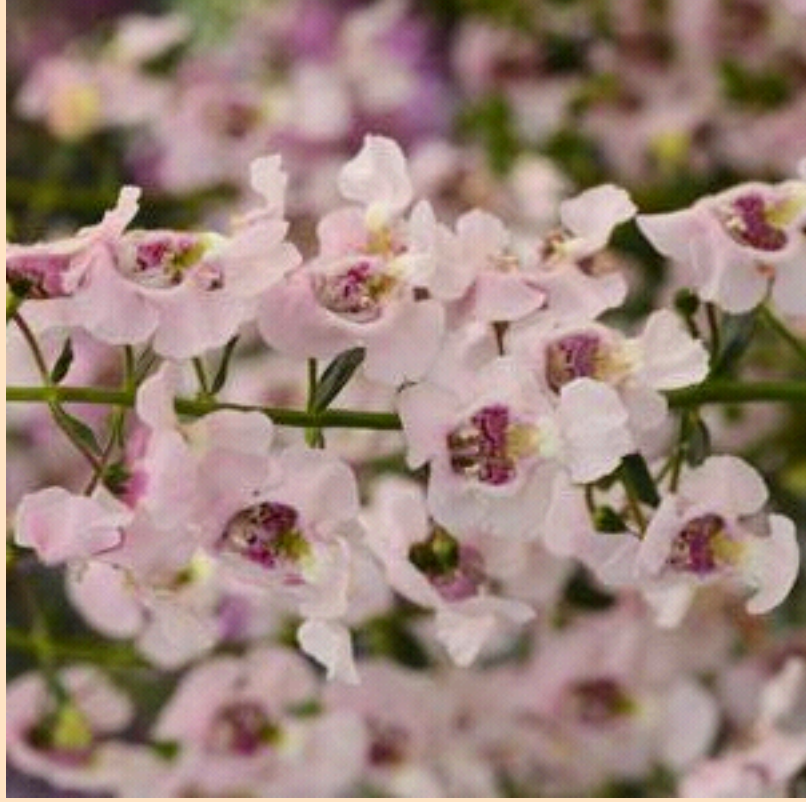

Archangel™ Angelonia

- Plant in Sun 🌞 (at least 6 hrs of sun)
- Space 25-30cm apart
- Grows 30-36cm tall by 25-30cm wide
- Huge flowers are vibrant against glossy dark green leaves. Thrives in extreme heat, humidity and drought. Excellent landscape performance.
- Plant in ordinary, well-drained soil.