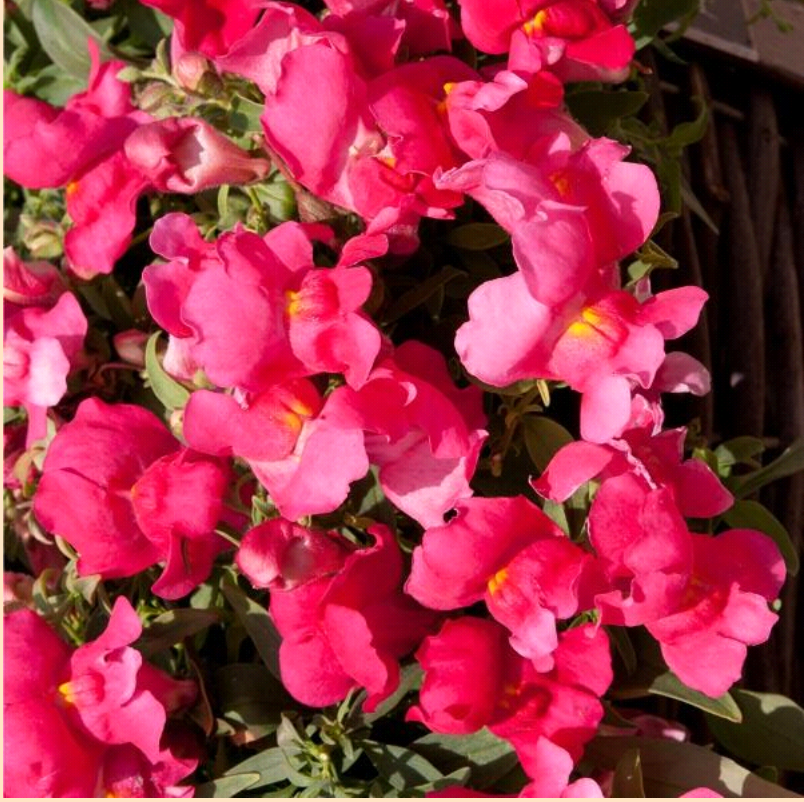

Antirrhinum Candelabra

Pink

- Plant in Sun ☀️ (at least 6 hrs of sun)
- Space 30-36cm apart
- Grows 15-20cm tall by 25-41cm wide
- Spreading habit – ideal for baskets and mixed containers.

(Cut along dotted line for standard bench card size.)