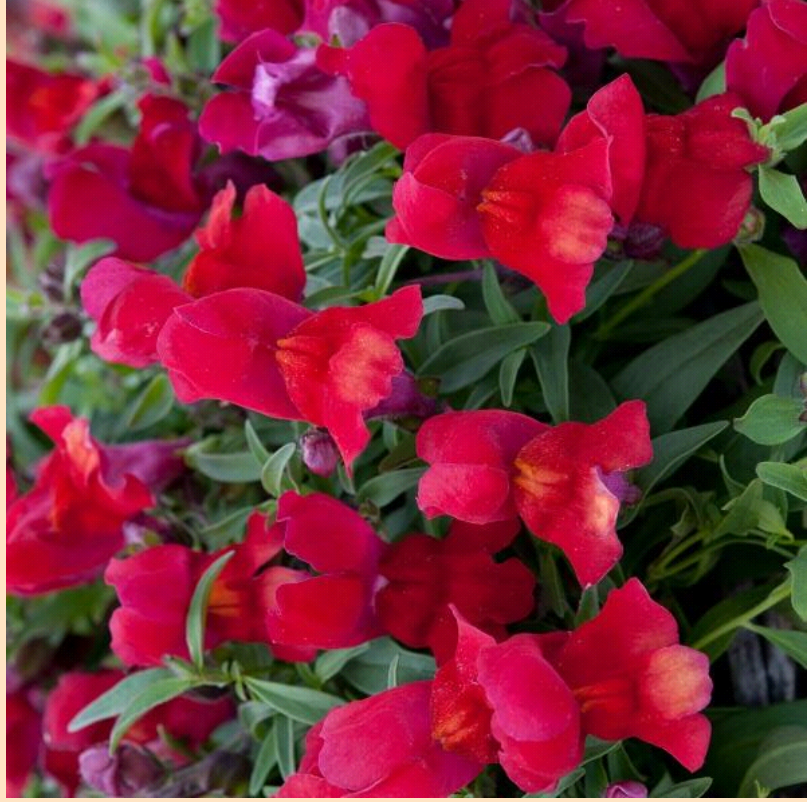

Antirrhinum Candelabra Red

- Plant in Sun ☀️ (at least 6 hrs of sun)
- Space 30-36cm apart
- Grows 15-20cm tall by 25-41cm wide
- Spreading habit – ideal for baskets and mixed containers.

(Cut along dotted line for standard bench card size.)