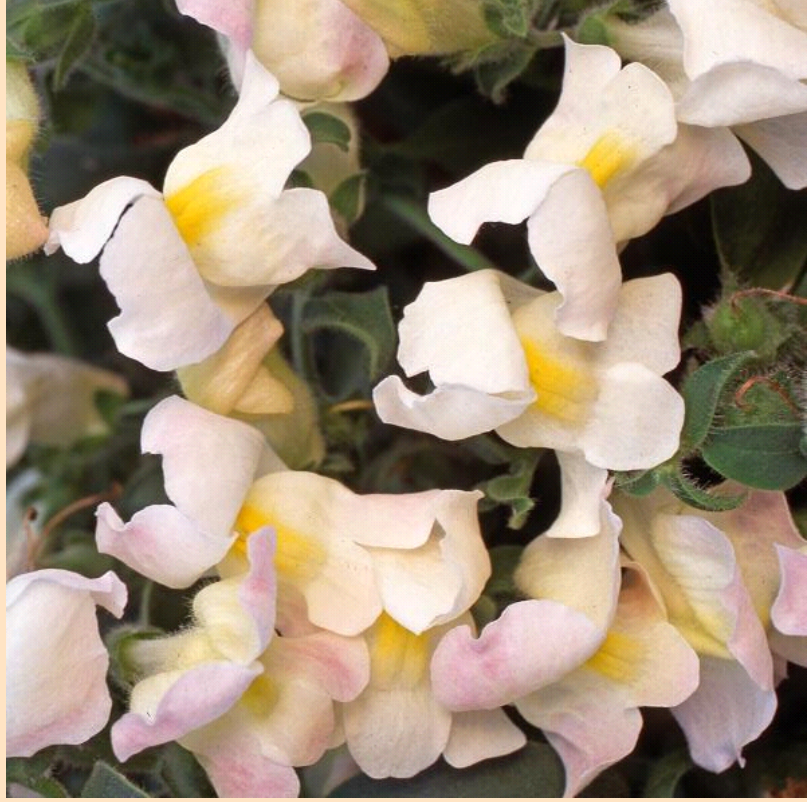

# Antirrhinum Candelabra

## White

- Plant in Sun ☀️ (at least 6 hrs of sun)
- Space 30-36cm apart
- Grows 15-20cm tall by 25-41cm wide
- Spreading habit – ideal for baskets and mixed containers.

(Cut along dotted line for standard bench card size.)