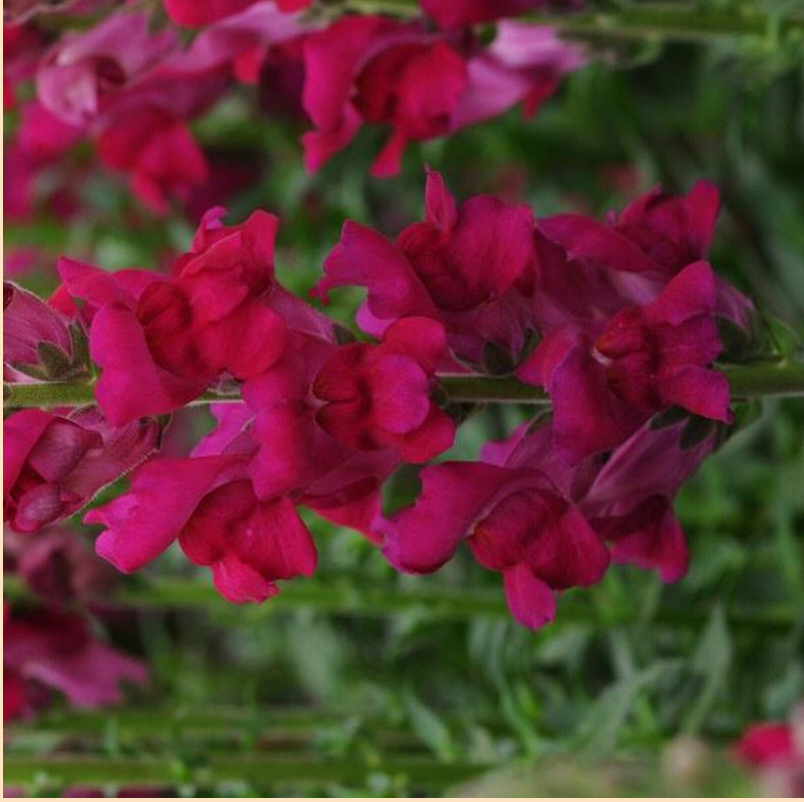

Maryland Antirrhinum Cut Flower

- Plant in Sun ☀️ (at least 6 hrs of sun)
- Space 20-25cm apart
- Grows 102-152cm tall by 20-25cm wide
- An elegant, long-season display of showy blooms.
- Best in fertile, well drained soil.

(Cut along dotted line for standard bench card size.)