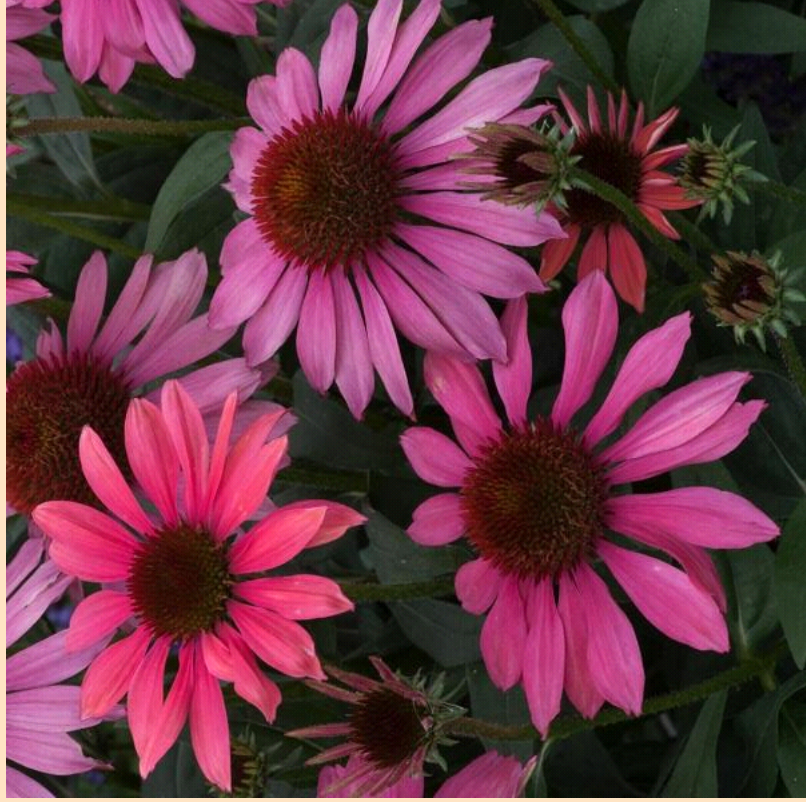

Echinacea Sun Magic Fantastic Pink

- Plant in Sun 🌞 (at least 6 hrs of sun)
- Space 46-51cm apart
- Grows 51-61cm tall by 41-46cm wide
- Each bloom is a vibrant pink with a rust-brown cone at the centre.
- Requires full sun and well drained fertile soil. Drought resistant.