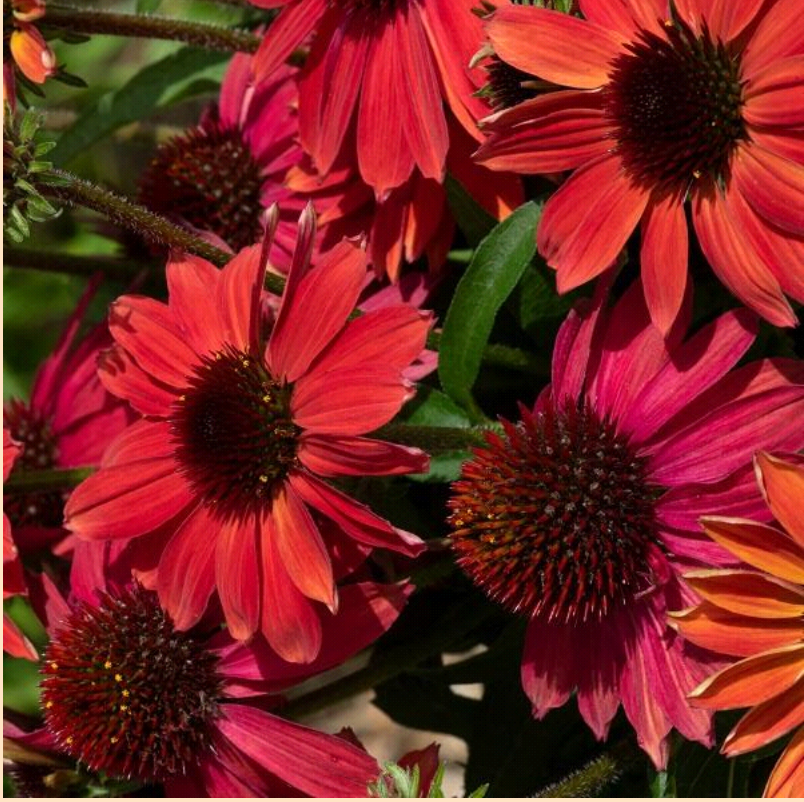

Echinacea Sun Magic

Vintage Ruby

- Plant in Sun  (at least 6 hrs of sun)
- Space 46-51cm apart
- Grows 51-61cm tall by 41-46cm wide
- Each bloom is a vibrant pink with a rust-brown cone at the centre.
- Requires full sun and well drained fertile soil. Drought resistant.