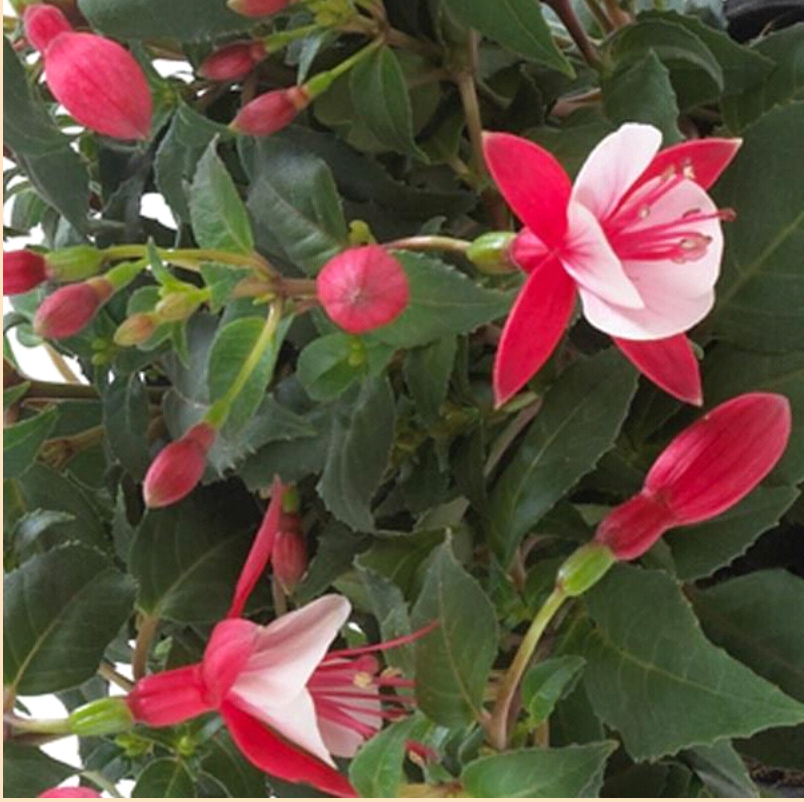

# Diva Fuchsia

- Plant in Sun 🌞 (at least 6 hrs of sun)
- Space 30-41cm apart
- Grows 30-41cm tall by 30-41cm wide
- Fuchsias will grow perfectly well in either full sun or partial shade, with shelter from cold winds.