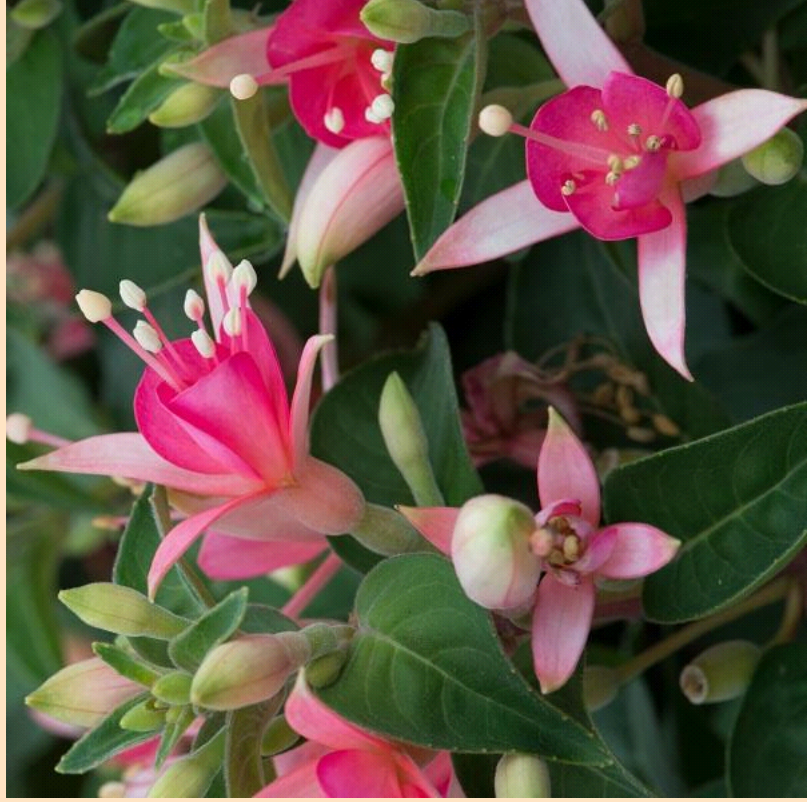

Fuchsia Upright Waltz Jubelteen

- Plant in Sun ☀️ (at least 6 hrs of sun)
- Space 71-91cm apart
- Grows 102-198cm tall by 76-102cm wide
- Upright, bushy, deciduous shrub with yellow-green leaves.
- Plant in fertile, well drained soil kept evenly moist.