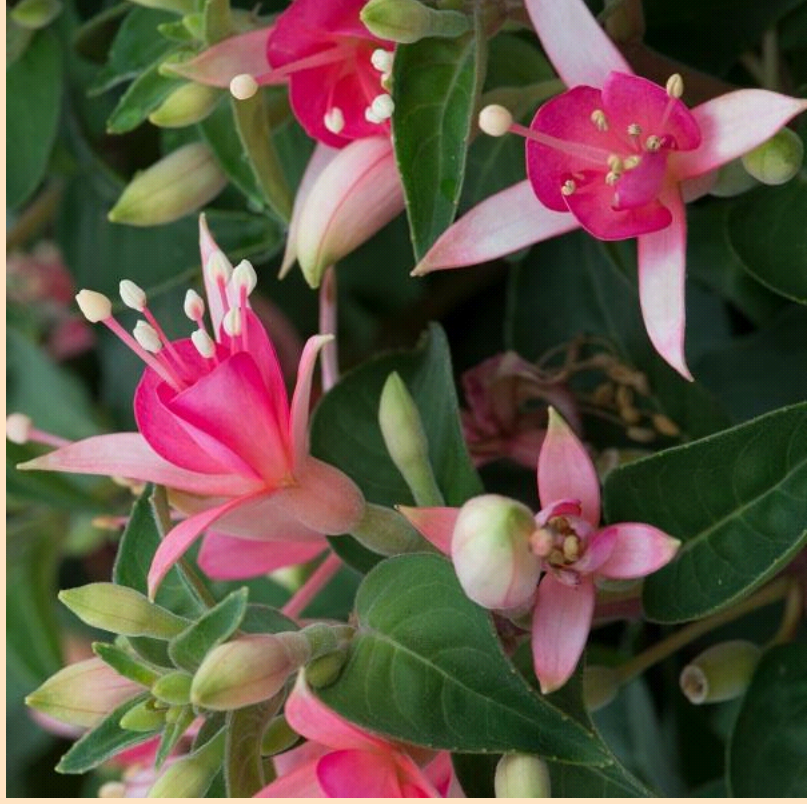

Fuchsia Upright Waltz Jubelteen

- Plant in Sun ☀️ (at least 6 hrs of sun)
- Space 71-91cm apart
- Grows 102-198cm tall by 76-102cm wide
- Upright, bushy, deciduous shrub with yellow-green leaves.
- Plant in fertile, well drained soil kept evenly moist.