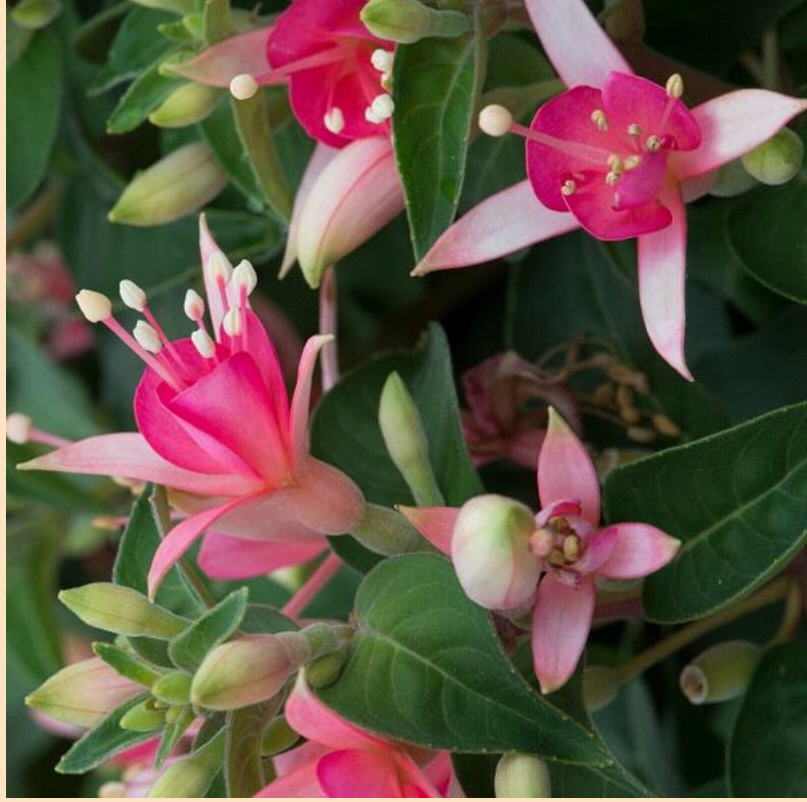

# Fuchsia Upright Waltz Jubelteen

- Plant in Sun ☀️ (at least 6 hrs of sun)
- Space 71-91cm apart
- Grows 102-198cm tall by 76-102cm wide
- Upright, bushy, deciduous shrub with yellow-green leaves.
- Plant in fertile, well drained soil kept evenly moist.