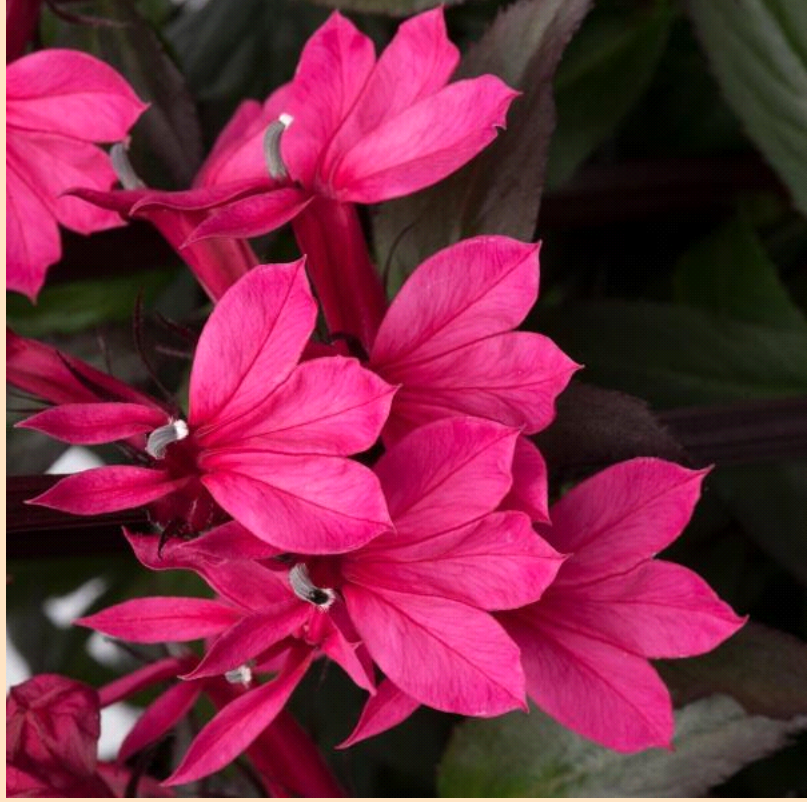

# Lobelia Starship Rose

- Plant in Sun  (at least 6 hrs of sun)
- Space 15-20cm apart
- Grows 51-61cm tall by 15-20cm wide
- Strong upright stems bearing two-lipped, tubular reddish-pink large flowers through to autumn.
- Grow in deep, rich moisture-retentive soil in sun or partial shade.